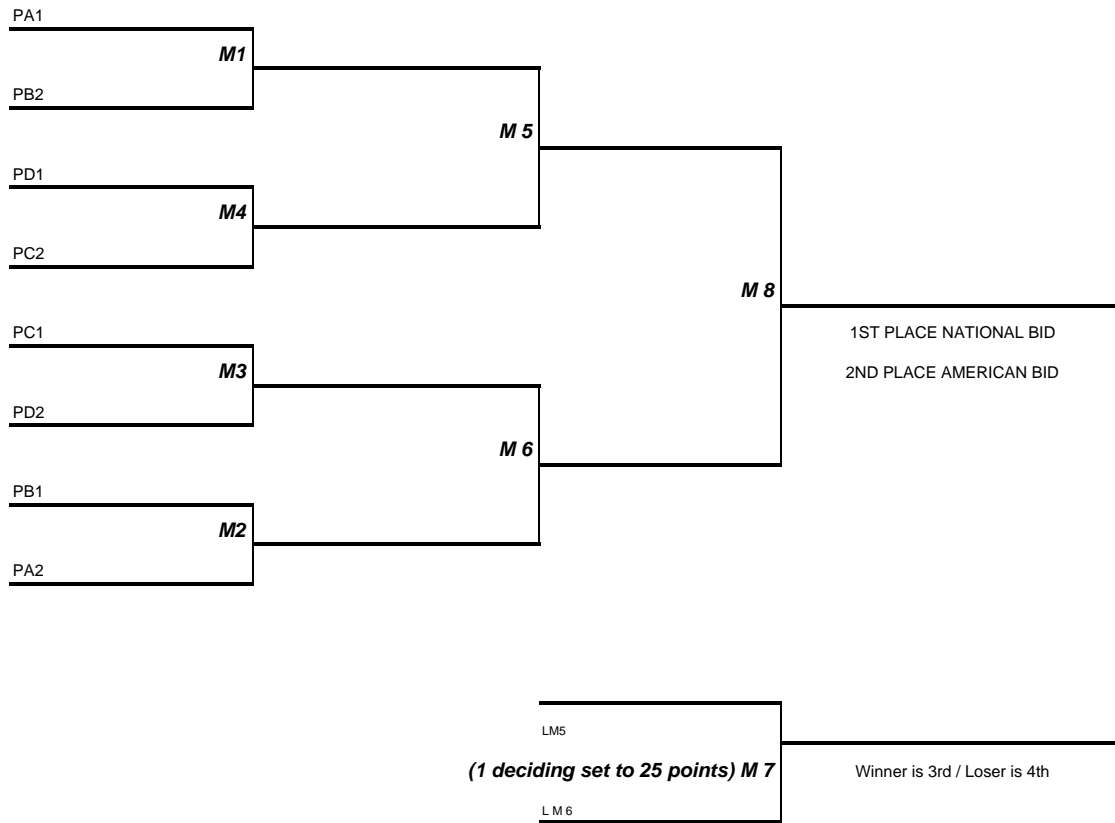

RMR JNQ TOURNAMENT BRACKET FOR 17'S

**After last pool concludes 20 minute plus 10 min warm up before start of Bracket Play.
10 min break plus 10 min warm up at the conclusion of M1, M2, M3 or M4 which ever ends last.**

Finish In Pool
Pool A 1 = PA1
Pool A 2 = PA2
Pool B 1 = PB1
Pool B 2 = PB2
Pool C 1 = PC1
Pool C 2 = PC2
Pool D 1 = PD1
Pool D 2 = PD2

<u>Round</u>	<u>Court 1</u>	<u>Referee</u>
#1	M1	3rd Pool A
#2	M5	Loser M4
#3	*M7	Winners M5&M6
#4	M8	Loser M7
<u>Round</u>	<u>Court 2</u>	<u>Referee</u>
#1	M2	3rd Pool B
#2	M6	Loser M3
<u>Round</u>	<u>Court 3</u>	<u>Referee</u>
#1	M3	3rd Pool C
<u>Round</u>	<u>Court 4</u>	<u>Referee</u>
#1	M4	3rd Pool D

**Match Play best 2 out of 3
* 1 set to 25 Points**

POOL A
COLO JRS/KAEP A 17 SEAN
COLO CLASSIX JRS 17
COLO SPRINGS ALT 17 NAVY

POOL B
COLO JRS/KAEP A 17 JOHN
ROCKY VOLLEYBALL 17 ONE
COLO PERFORMANCE 17 PTH