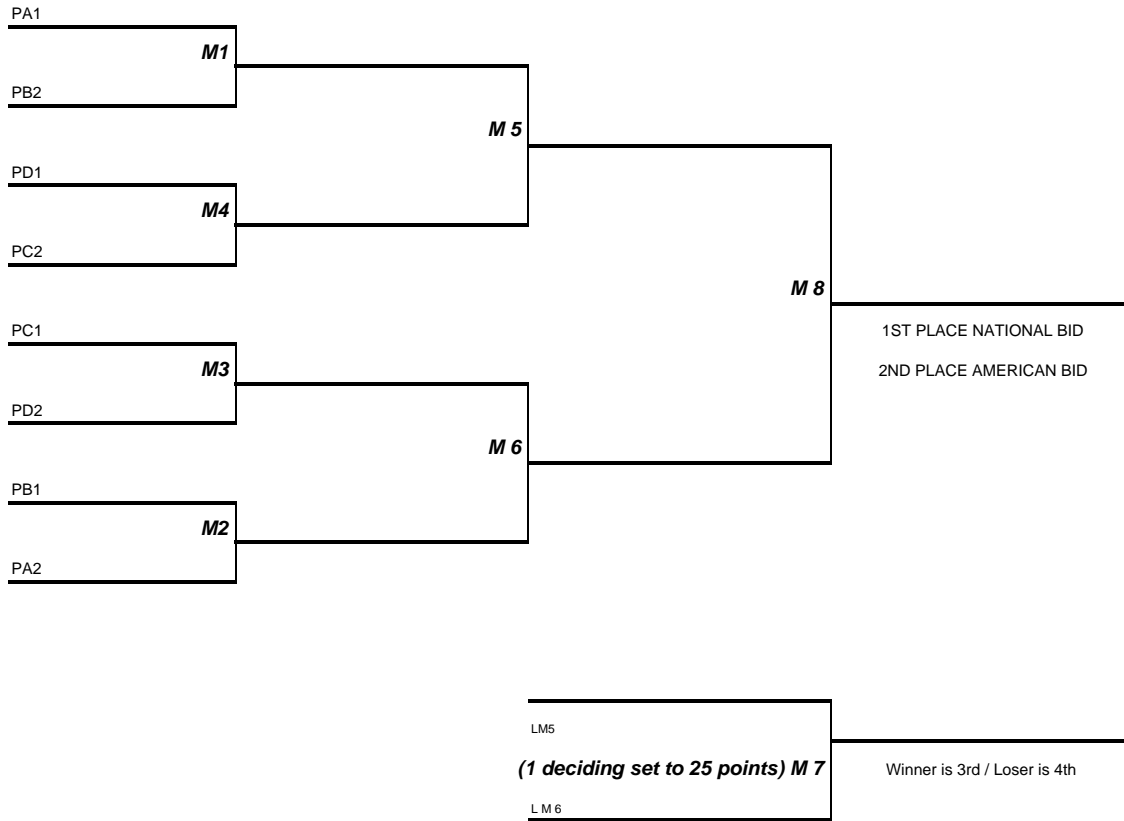

RMR JNQ TOURNAMENT BRACKET FOR 16'S

**After last pool concludes 20 minute plus 10 min warm up before start of Bracket Play.
10 min break plus 10 min warm up at the conclusion of M1, M2, M3 or M4 which ever ends last.**

Finish In Pool
Pool A 1 = PA1
Pool A 2 = PA2
Pool B 1 = PB1
Pool B 2 = PB2
Pool C 1 = PC1
Pool C 2 = PC2
Pool D 1 = PD1
Pool D 2 = PD2

<u>Round</u>	<u>Court 1</u>	<u>Referee</u>
#1	M1	3rd Pool A
#2	M5	Loser M4
#3	*M7	Winners M5&M6
#4	M8	Loser M7
<u>Round</u>	<u>Court 2</u>	<u>Referee</u>
#1	M2	3rd Pool B
#2	M6	Loser M3
<u>Round</u>	<u>Court 3</u>	<u>Referee</u>
#1	M3	3rd Pool C
<u>Round</u>	<u>Court 4</u>	<u>Referee</u>
#1	M4	3rd Pool D

**Match Play best 2 out of 3
* 1 set to 25 Points**

POOL A
COLO JRS/KAEP A 16 SHERRI
COVOCO 16 BRONZE
COLO JRS/KAEP A 16 JJ

POOL B
NORCO 16 BLACK
COLO SPRINGS ALT 16 NAVY
NORCO 16 BLUE

POOL C
COLO PERFORMANCE 16 PTH
COLO PERFORMANCE 16 UA
NORCO 16 WHITE