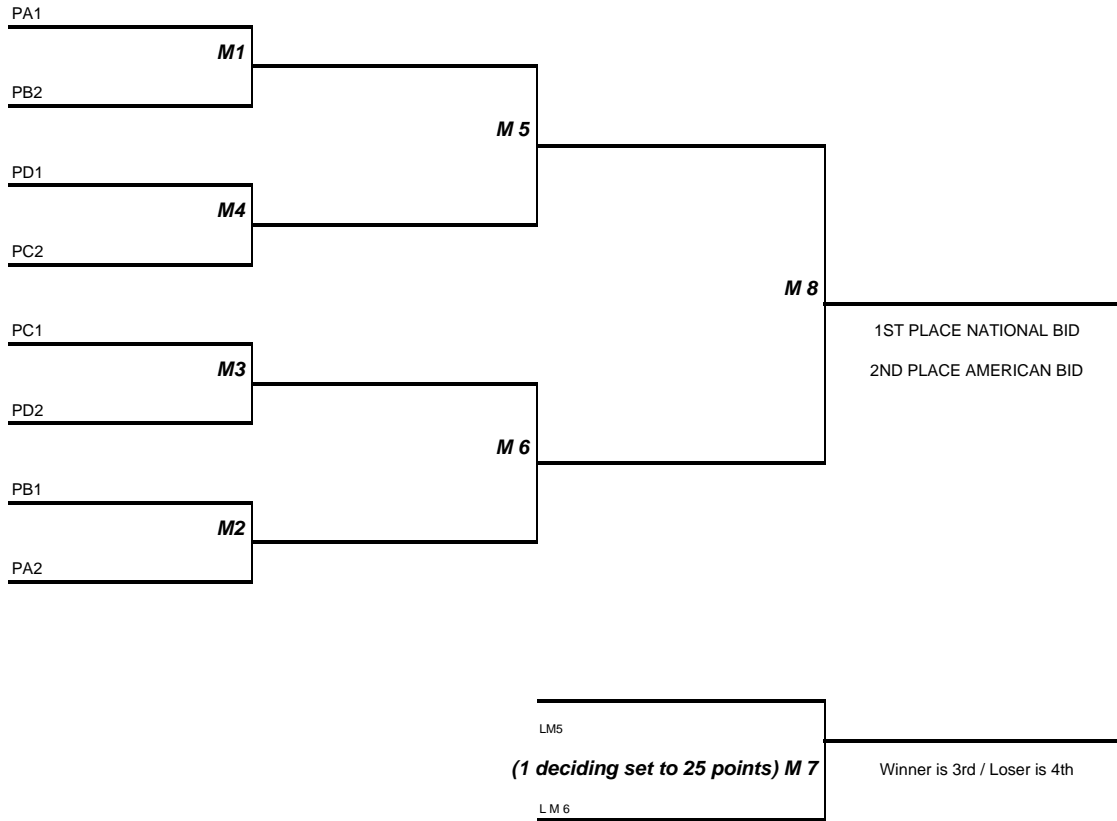

RMR JNQ TOURNAMENT BRACKET FOR 15'S

**After last pool concludes 20 minute plus 10 min warm up before start of Bracket Play.
10 min break plus 10 min warm up at the conclusion of M1, M2, M3 or M4 which ever ends last.**

Finish In Pool
Pool A 1 = PA1
Pool A 2 = PA2
Pool B 1 = PB1
Pool B 2 = PB2
Pool C 1 = PC1
Pool C 2 = PC2
Pool D 1 = PD1
Pool D 2 = PD2

<u>Round</u>	<u>Court 1</u>	<u>Referee</u>
#1	M1	3rd Pool A
#2	M5	Loser M4
<u>Round</u>	<u>Court 2</u>	<u>Referee</u>
#1	M2	3rd Pool B
<u>Round</u>	<u>Court 3</u>	<u>Referee</u>
#1	M3	3rd Pool C
#2	M6	Loser M3
#3	*M7	Winners M5&M6
#4	M8	Loser M7
<u>Round</u>	<u>Court 5</u>	<u>Referee</u>
#1	M4	3rd Pool D

**Match Play best 2 out of 3
* 1 set to 25 Points**

POOL A
 COLO JRS/KAEP A 15 PEER
 COLO PERFORMANCE 15 PTH
 COLO SPRINGS ALT 15 NAVY

POOL B
 NORCO 15 BLACK
 NORCO 15 BLUE
 CLUB STELLAR 15 NATIONAL

POOL C
 COLO PERFORMANCE 15 UA
 DENVER PARKS & REC 15
 ROCKY VOLLEYBALL 15 ONE