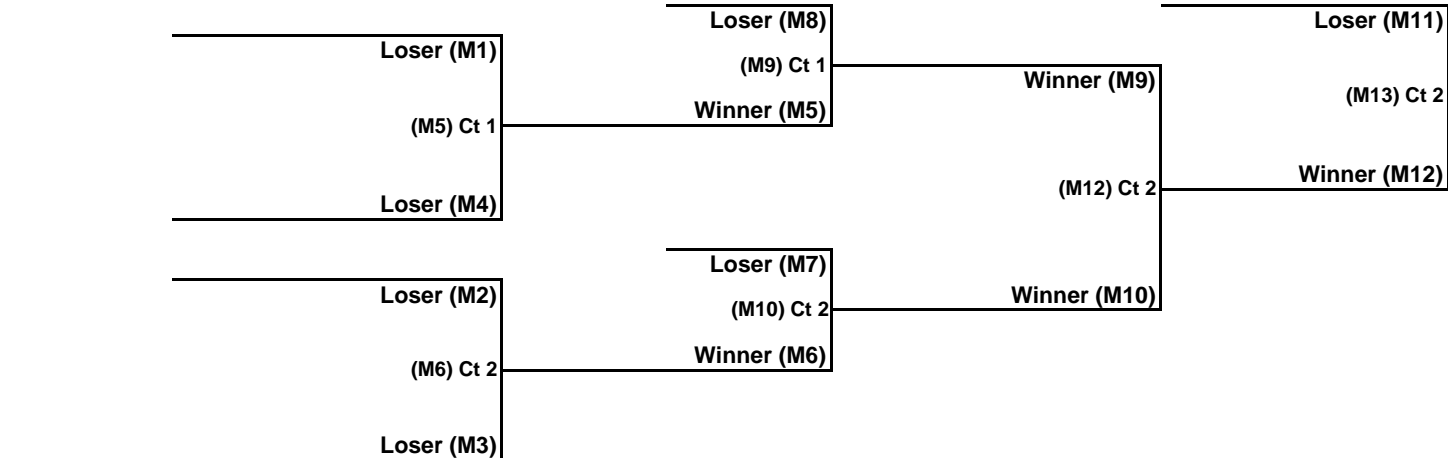

(Seed 4)
 (M4) Ct 1
NORCO 14 BLUE
 (Seed 5)

MOMENTUM 14 LIZ & STEVE

(Seed 3)
 (M3) Ct 2
THE POINT VBC 14
 (Seed 6)

NORCO 14 BLACK

(Seed 2)
 (M2) Ct 2
COLO WILD 14
 (Seed 7)

All Matches are Best 2 out of 3 Sets