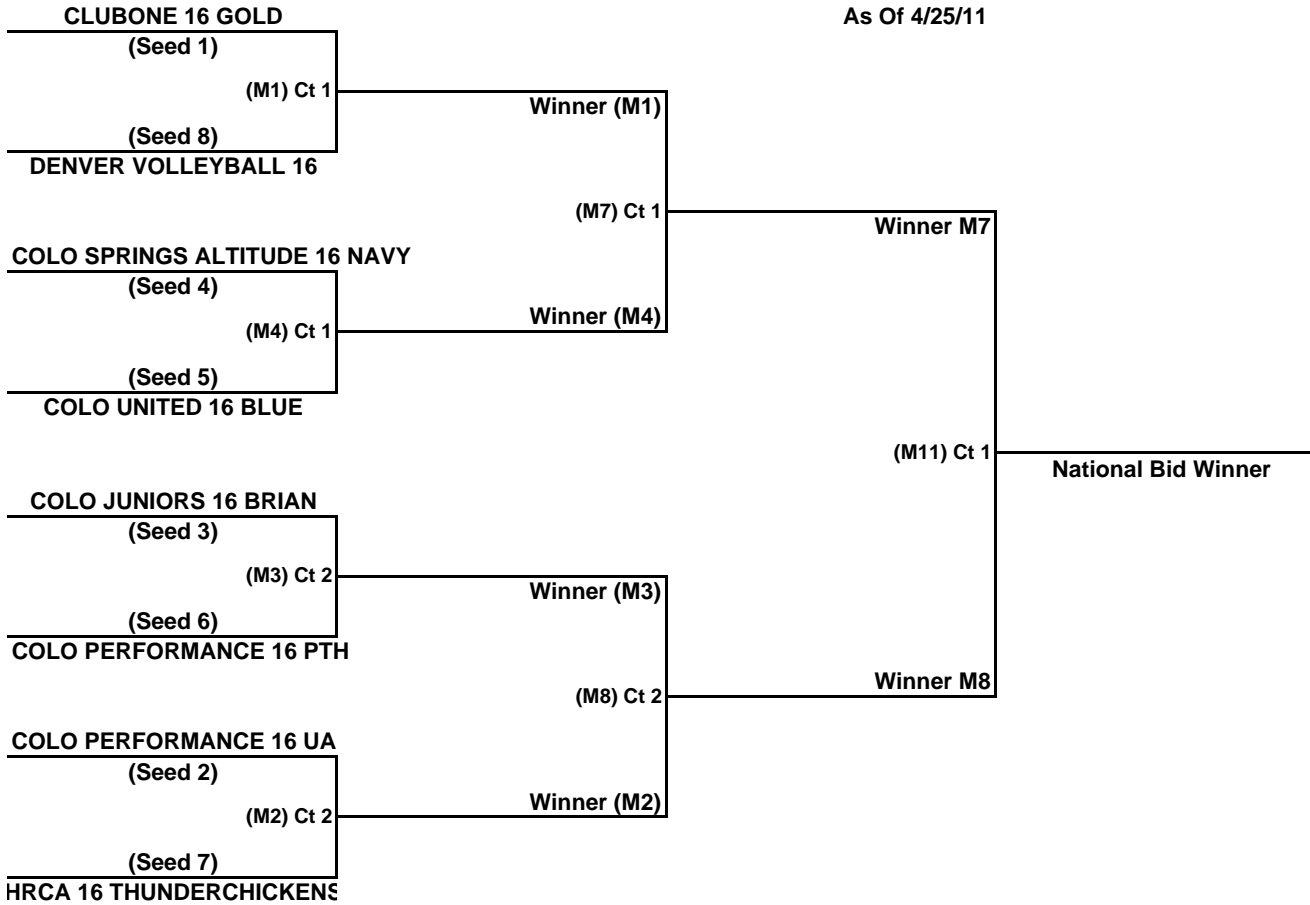

RMR JNQ 8 TEAM MODIFIED DOUBLE ELIMINATION FORMAT
16'S AGE DIVISION/COLO CHRISTIAN UNIVERSITY

As Of 4/25/11