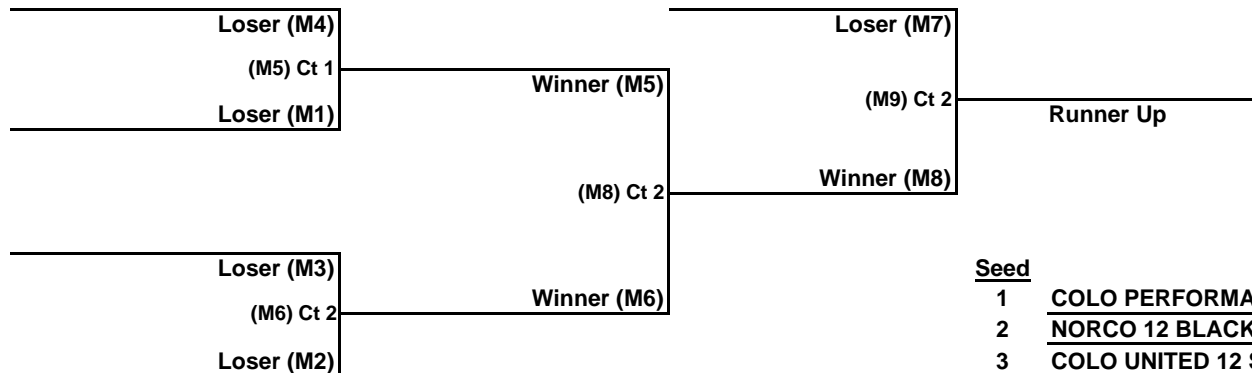

Round	Court 2	Referee
1	M2	Seed 6
2	M3	WM2
3	M6	WM3
4	M8	LM6
* 15 Minute Break		
5	M10	WM8
6	M12	LM10
* 15 Minute Break		
7	M13	LM12

*15 Minute Break Not Required if all teams agree.

Seed

- 1 COLO JUNIORS 13 LAURA
- 2 COLO UNITED 13 BAM
- 3 COLO CLASSIX 13 ROX
- 4 COLO PERFORMANCE 13 UA
- 5 NORCO 13 BLACK
- 6 TEAM COLORADO 13
- 7 JUGGERNAUT 131
- 8 MOMENTUM 13 MICHAEL & LINDA

RMR JNQ 6 TEAM MODIFIED DOUBLE ELIMINATION FORMAT

12'S AGE DIVISION/REGIS UNIVERSITY

As Of 4/25/11

All Matches are Best 2 out of 3 Sets

Round	Court 1	Referee
1	M1	Seed 1
2	M3	LM1
* 20 Minute Break		
3	M5	WM3
4	M7	LM5

Round	Court 2	Referee
1	M2	Seed 2
2	M4	LM2
* 20 Minute Break		
3	M6	WM4
4	M8	LM6
* 20 Minute Break		
5	M9	LM8

Seed

- 1 COLO PERFORMANCE 12 UA
- 2 NORCO 12 BLACK
- 3 COLO UNITED 12 STEALTH
- 4 MOMENTUM 12
- 5 CLUB 5280 12 BLACK
- 6 COLO PERFORMANCE 12 PTH