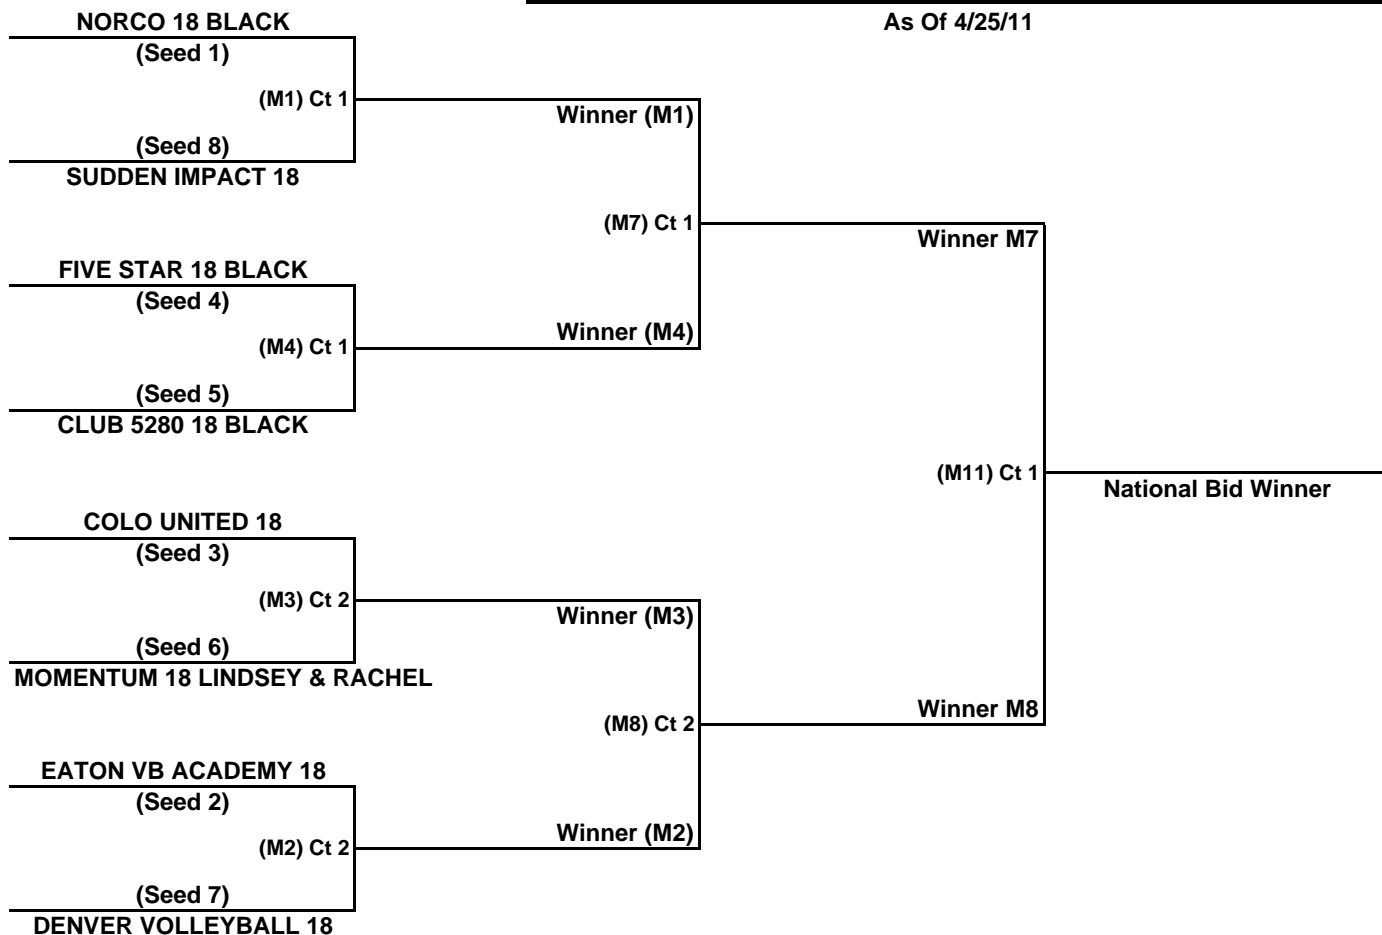

RMR JNQ 8 TEAM MODIFIED DOUBLE ELIMINATION FORMAT
18' S AGE DIVISION/COLORADO PERFORMANCE FACILITY

As Of 4/25/11

All Matches are Best 2 out of 3 Sets

Round	Court 1	Referee
1	M1	Seed 5
2	M4	WM1
3	M5	WM4
4	M7	LM5
* 15 Minute Break		
5	M9	WM7
6	M11	LM9

Round	Court 2	Referee
1	M2	Seed 6
2	M3	WM2
3	M6	WM3
4	M8	LM6
* 15 Minute Break		
5	M10	WM8
6	M12	LM10
* 15 Minute Break		
7	M13	LM12

*15 Minute Break Not Required if all teams agree.

Seed	Team
1	NORCO 18 BLACK
2	EATON VB ACADEMY 18
3	COLO UNITED 18
4	FIVE STAR 18 BLACK
5	CLUB 5280 18 BLACK
6	MOMENTUM 18 LINDSEY & RACHEL
7	DENVER VOLLEYBALL 18
8	SUDDEN IMPACT 18