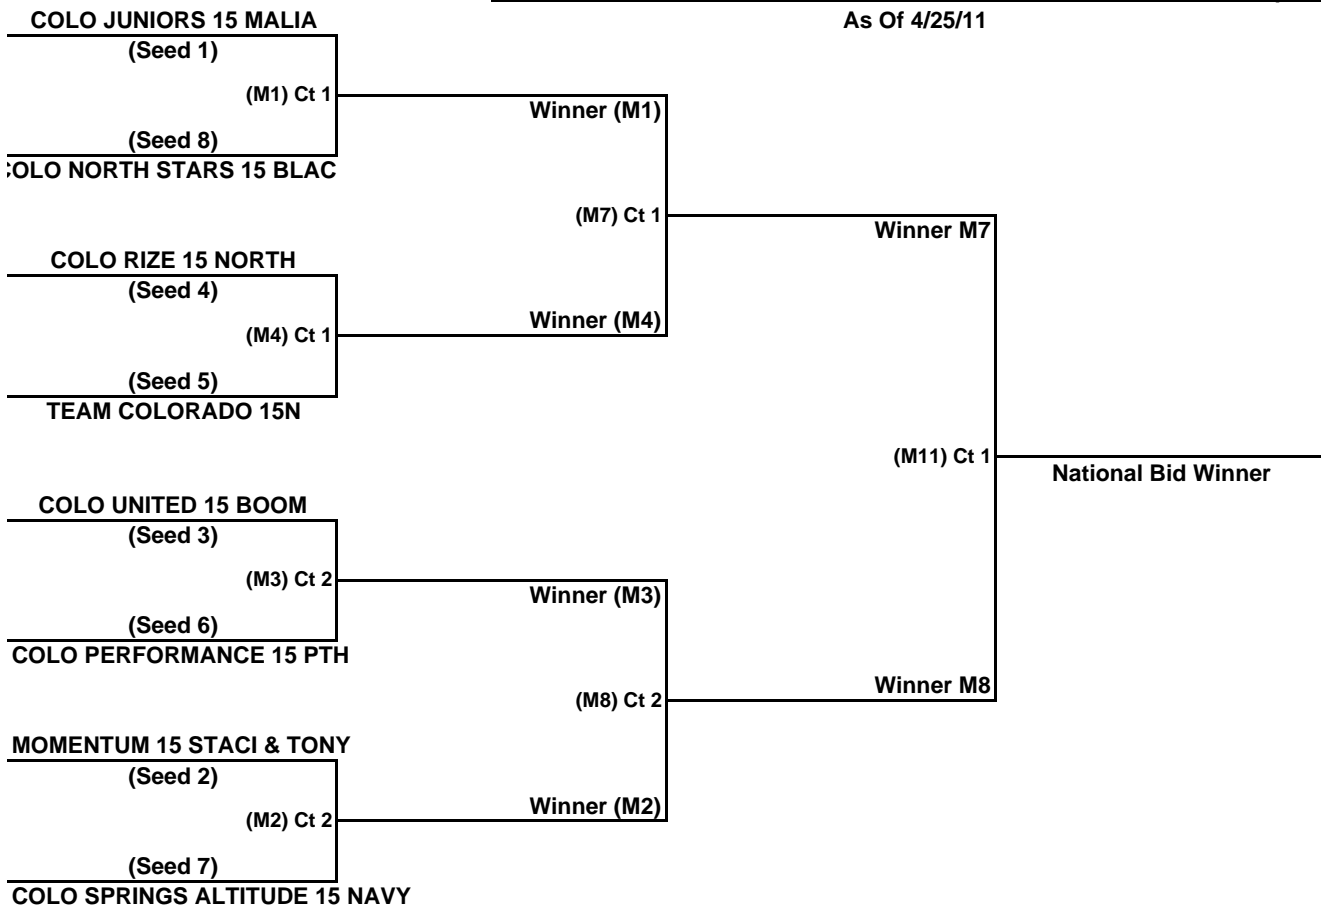

RMR JNQ 8 TEAM MODIFIED DOUBLE ELIMINATION FORMAT
15'S AGE DIVISION/ROCKY MTN ATHLETIC CENTER (RMAC)

As Of 4/25/11