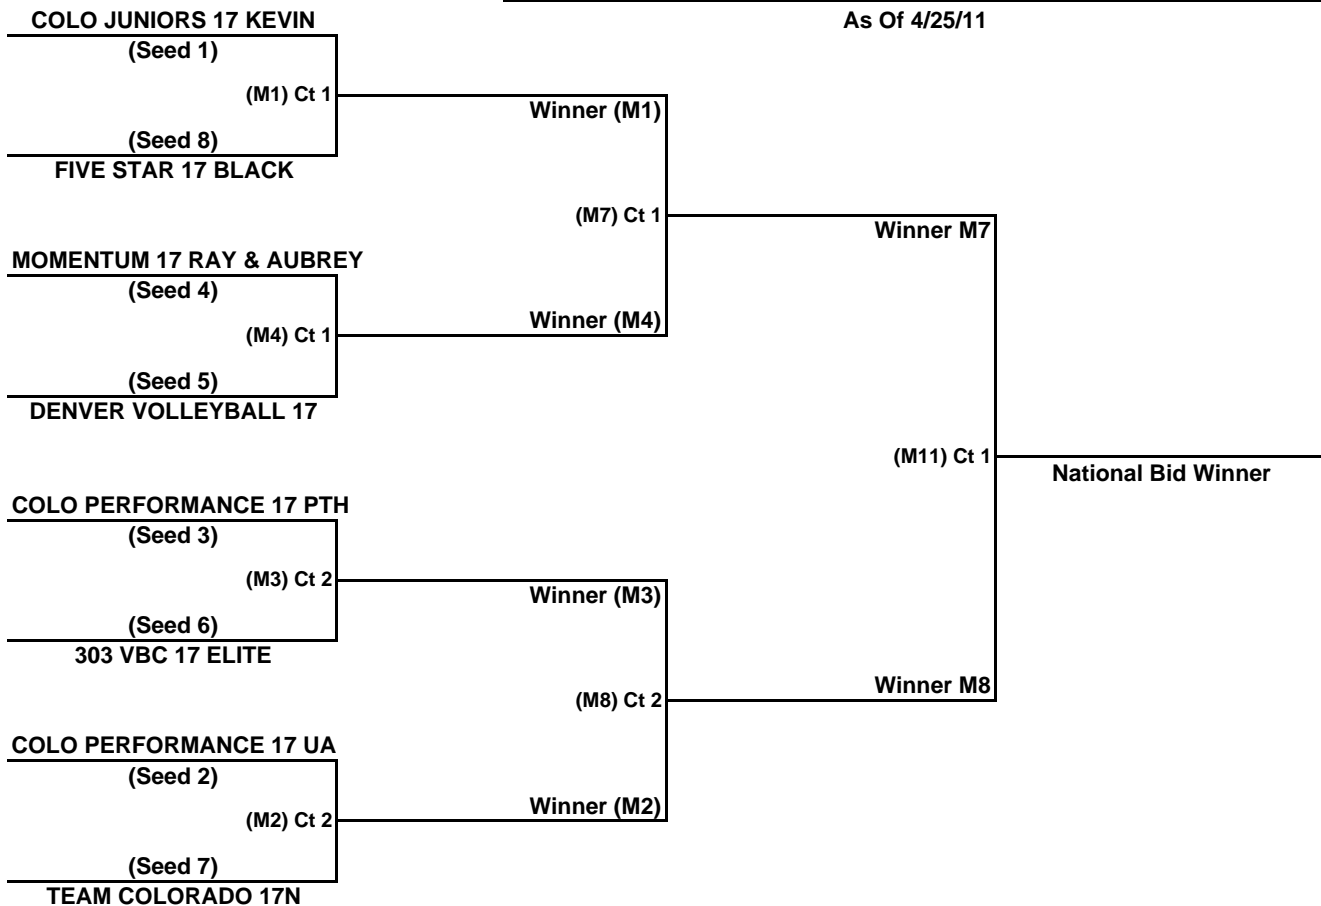

RMR JNQ 8 TEAM MODIFIED DOUBLE ELIMINATION FORMAT
17'S AGE DIVISION/COLORADO PERFORMANCE FACILITY

As Of 4/25/11

All Matches are Best 2 out of 3 Sets

Round	Court 1	Referee
1	M1	Seed 5
2	M4	WM1
3	M5	WM4
4	M7	LM5
* 15 Minute Break		
5	M9	WM7
6	M11	LM9

Round	Court 2	Referee
1	M2	Seed 6
2	M3	WM2
3	M6	WM3
4	M8	LM6
* 15 Minute Break		
5	M10	WM8
6	M12	LM10
* 15 Minute Break		
7	M13	LM12

*15 Minute Break Not Required if all teams agree.

1. **Seed**
1. 1 COLO JUNIORS 17 KEVIN
  2. 2 COLO PERFORMANCE 17 UA
  3. 3 COLO PERFORMANCE 17 PTH
  4. 4 MOMENTUM 17 RAY & AUBREY
  5. 5 DENVER VOLLEYBALL 17
  6. 6 303 VBC 17 ELITE
  7. 7 TEAM COLORADO 17N
  8. 8 FIVE STAR 17 BLACK