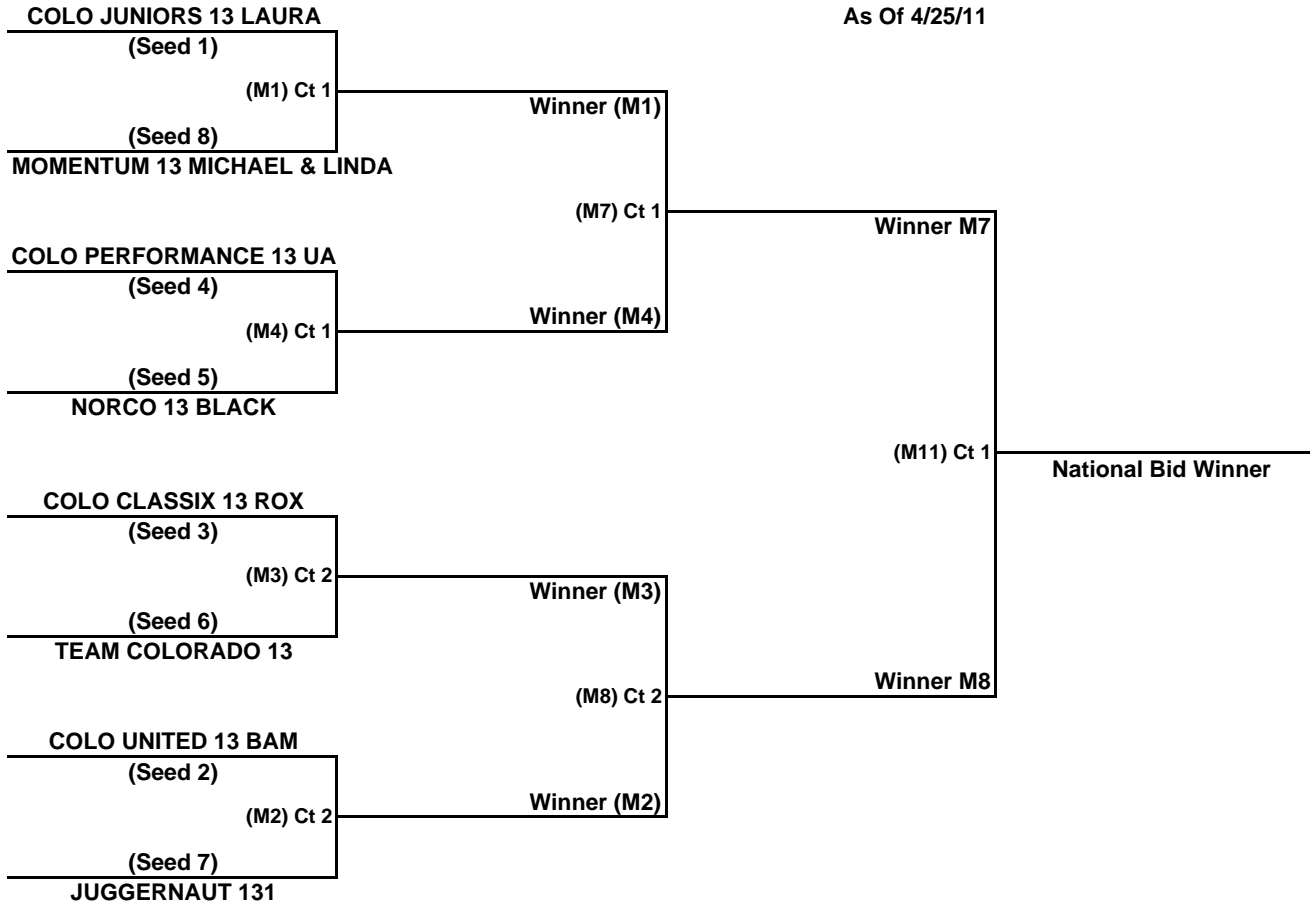

RMR JNQ 8 TEAM MODIFIED DOUBLE ELIMINATION FORMAT

13'S AGE DIVISION/REGIS UNIVERSITY

As Of 4/25/11

All Matches are Best 2 out of 3 Sets

Round	Court 1	Referee
1	M1	Seed 5
2	M4	WM1
3	M5	WM4
4	M7	LM5
* 15 Minute Break		
5	M9	WM7
6	M11	LM9

Round	Court 2	Referee
1	M2	Seed 6
2	M3	WM2
3	M6	WM3
4	M8	LM6
* 15 Minute Break		
5	M10	WM8
6	M12	LM10
* 15 Minute Break		
7	M13	LM12

*15 Minute Break Not Required if all teams agree.

Seed

1. 1 COLO JUNIORS 13 LAURA
2. 2 COLO UNITED 13 BAM
3. 3 COLO CLASSIX 13 ROX
4. 4 COLO PERFORMANCE 13 UA
5. 5 NORCO 13 BLACK
6. 6 TEAM COLORADO 13
7. 7 JUGGERNAUT 131
8. 8 MOMENTUM 13 MICHAEL & LINDA