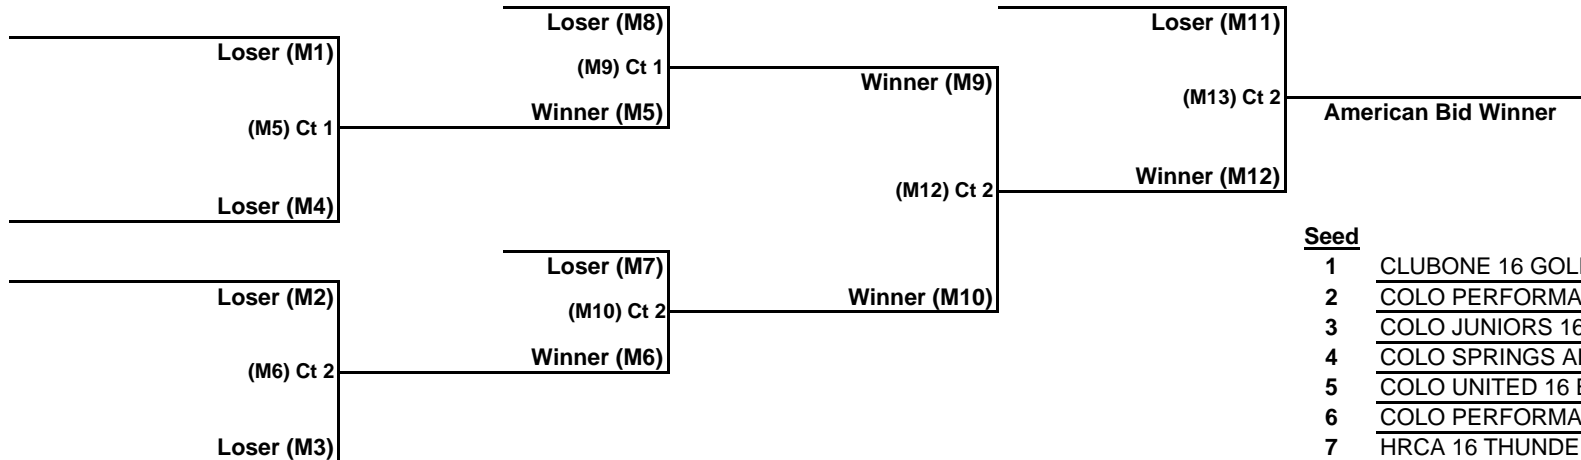

Round	Court 2	Referee
1	M2	Seed 6
2	M3	WM2
3	M6	WM3
4	M8	LM6
* 15 Minute Break		
5	M10	WM8
6	M12	LM10
* 15 Minute Break		
7	M13	LM12

*15 Minute Break Not Required if all teams agree.

- Seed**
- 1 COLO JUNIORS 17 KEVIN
 - 2 COLO PERFORMANCE 17 UA
 - 3 COLO PERFORMANCE 17 PTH
 - 4 MOMENTUM 17 RAY & AUBREY
 - 5 DENVER VOLLEYBALL 17
 - 6 303 VBC 17 ELITE
 - 7 TEAM COLORADO 17N
 - 8 FIVE STAR 17 BLACK

RMR JNQ 8 TEAM MODIFIED DOUBLE ELIMINATION FORMAT
16'S AGE DIVISION/COLO CHRISTIAN UNIVERSITY

As Of 4/25/11

All Matches are Best 2 out of 3 Sets

Round	Court 1	Referee
1	M1	Seed 5
2	M4	WM1
3	M5	WM4
4	M7	LM5
* 15 Minute Break		
5	M9	WM7
6	M11	LM9

Round	Court 2	Referee
1	M2	Seed 6
2	M3	WM2
3	M6	WM3
4	M8	LM6
* 15 Minute Break		
5	M10	WM8
6	M12	LM10
* 15 Minute Break		
7	M13	LM12

*15 Minute Break Not Required if all teams agree.

- Seed**
- CLUBONE 16 GOLD
 - COLO PERFORMANCE 16 UA
 - COLO JUNIORS 16 BRIAN
 - COLO SPRINGS ALTITUDE 16 NAVY
 - COLO UNITED 16 BLUE
 - COLO PERFORMANCE 16 PTH
 - HRCA 16 THUNDERCHICKENS
 - DENVER VOLLEYBALL 16