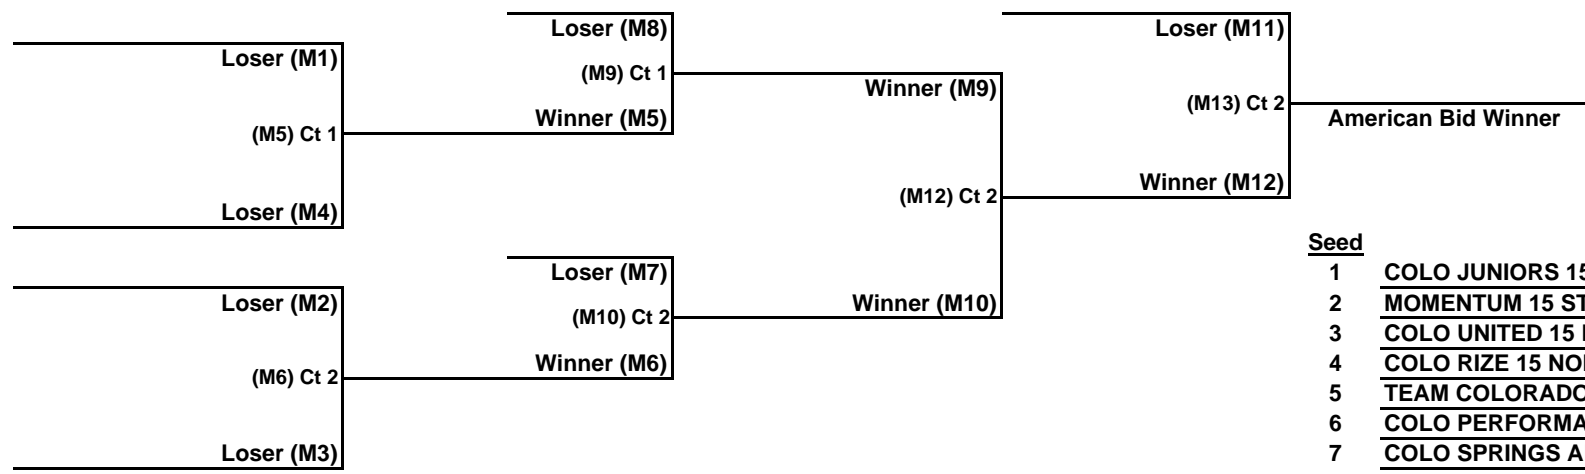

Round	Court 2	Referee
1	M2	Seed 6
2	M3	WM2
3	M6	WM3
4	M8	LM6
* 15 Minute Break		
5	M10	WM8
6	M12	LM10
* 15 Minute Break		
7	M13	LM12

*15 Minute Break Not Required if all teams agree.

- Seed**
- CLUBONE 16 GOLD
 - COLO PERFORMANCE 16 UA
 - COLO JUNIORS 16 BRIAN
 - COLO SPRINGS ALTITUDE 16 NAVY
 - COLO UNITED 16 BLUE
 - COLO PERFORMANCE 16 PTH
 - HRCA 16 THUNDERCHICKENS
 - DENVER VOLLEYBALL 16

RMR JNQ 8 TEAM MODIFIED DOUBLE ELIMINATION FORMAT
15'S AGE DIVISION/ROCKY MTN ATHLETIC CENTER (RMAC)

As Of 4/25/11

All Matches are Best 2 out of 3 Sets

Round	Court 1	Referee
1	M1	Seed 5
2	M4	WM1
3	M5	WM4
4	M7	LM5
* 15 Minute Break		
5	M9	WM7
6	M11	LM9

Round	Court 2	Referee
1	M2	Seed 6
2	M3	WM2
3	M6	WM3
4	M8	LM6
* 15 Minute Break		
5	M10	WM8
6	M12	LM10
* 15 Minute Break		
7	M13	LM12

*15 Minute Break Not Required if all teams agree.

- Seed**
- 1 COLO JUNIORS 15 MALIA
 - 2 MOMENTUM 15 STACI & TONY
 - 3 COLO UNITED 15 BOOM
 - 4 COLO RIZE 15 NORTH
 - 5 TEAM COLORADO 15N
 - 6 COLO PERFORMANCE 15 PTH
 - 7 COLO SPRINGS ALTITUDE 15 NAVY
 - 8 COLO NORTH STARS 15 BLACK