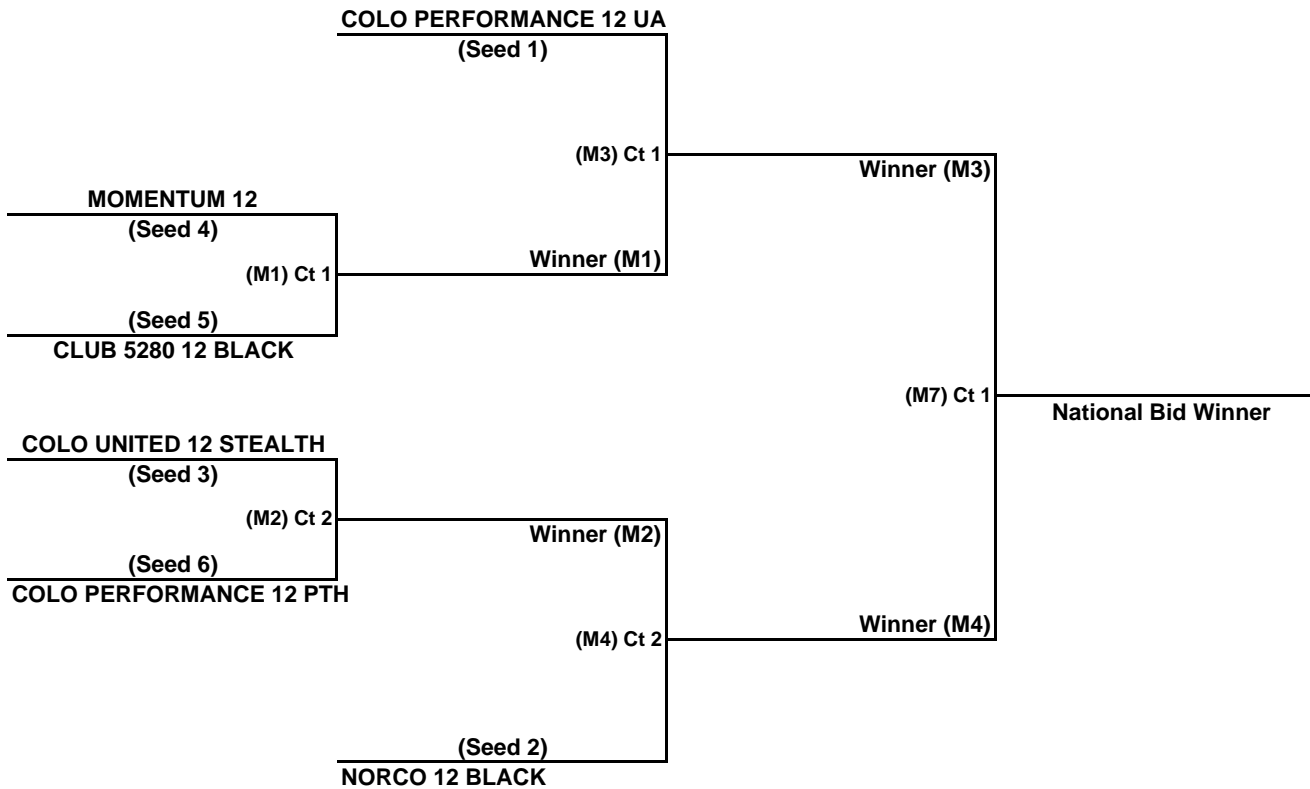

(Seed 4)
 (M4) Ct 1
NORCO 14 BLUE
 (Seed 5)

MOMENTUM 14 LIZ & STEVE

(Seed 3)
 (M3) Ct 2
THE POINT VBC 14
 (Seed 6)

NORCO 14 BLACK

(Seed 2)
 (M2) Ct 2
COLO WILD 14
 (Seed 7)

All Matches are Best 2 out of 3 Sets

*15 Minute Break Not Required if all teams agree.

- Seed**
- 1 **COLO PERFORMANCE 14 UA**
 - 2 **NORCO 14 BLACK**
 - 3 **MOMENTUM 14 LIZ & STEVE**
 - 4 **COLO JUNIORS 14 CINDY**
 - 5 **NORCO 14 BLUE**
 - 6 **THE POINT VBC 14**
 - 7 **COLO WILD 14**
 - 8 **303 VBC 14 ELITE**

Round	Court 2	Referee
1	M2	Seed 6
2	M3	WM2
3	M6	WM3
4	M8	LM6
* 15 Minute Break		
5	M10	WM8
6	M12	LM10
* 15 Minute Break		
7	M13	LM12

*15 Minute Break Not Required if all teams agree.

Seed

- 1 COLO JUNIORS 13 LAURA
- 2 COLO UNITED 13 BAM
- 3 COLO CLASSIX 13 ROX
- 4 COLO PERFORMANCE 13 UA
- 5 NORCO 13 BLACK
- 6 TEAM COLORADO 13
- 7 JUGGERNAUT 131
- 8 MOMENTUM 13 MICHAEL & LINDA

RMR JNQ 6 TEAM MODIFIED DOUBLE ELIMINATION FORMAT

12'S AGE DIVISION/REGIS UNIVERSITY

As Of 4/25/11

All Matches are Best 2 out of 3 Sets

Round	Court 1	Referee
1	M1	Seed 1
2	M3	LM1
* 20 Minute Break		
3	M5	WM3
4	M7	LM5