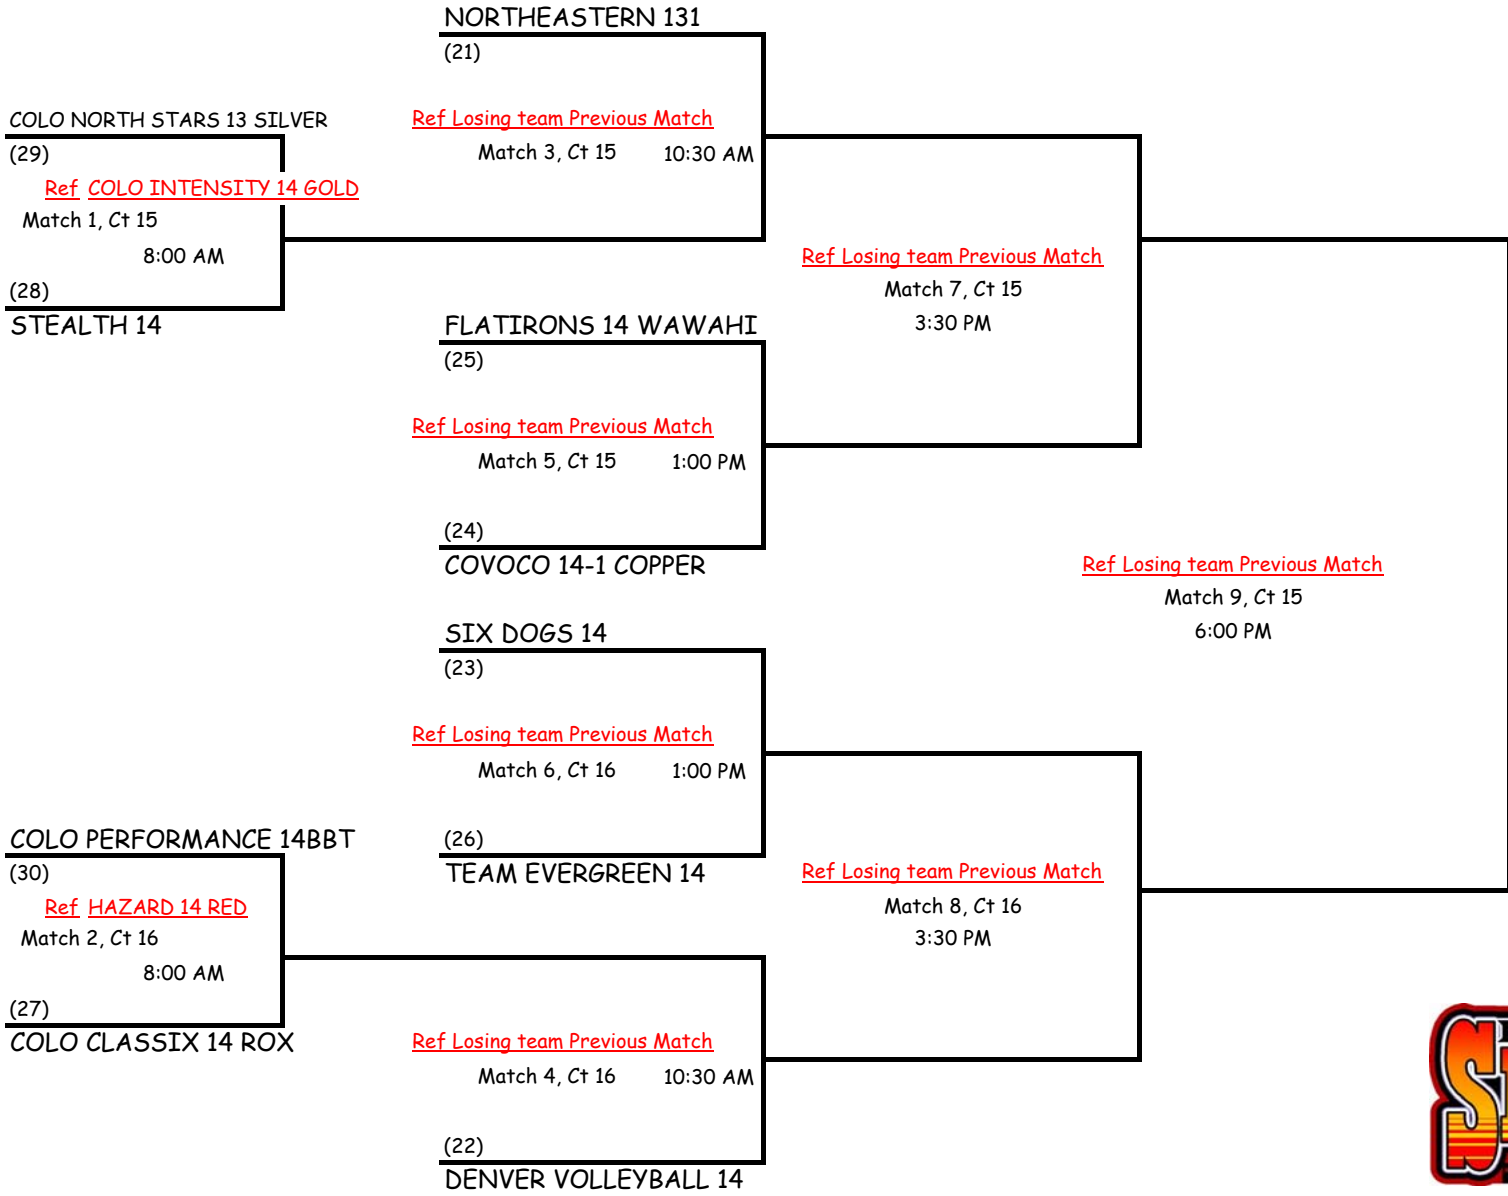

**2010 RMR JUNIOR SHOWDOWN
GRAND CHAMPION 14'S DIVISION
MONDAY, FEBRUARY 15TH (COURT 7 & 9)**

All losing teams must
stay on court to
officiate the following
match.

**1st Place
Grand Champion 14 & Under
Division**

**2010 RMR JUNIOR SHOWDOWN
RESERVE CHAMPION 14'S DIVISION
MONDAY, FEBRUARY 15TH (COURT 4, 6, 8 & 10)**

**All losing teams must
stay on court to
officiate the following
match.**

**2010 RMR JUNIOR SHOWDOWN
FLIGHT #1 14'S DIVISION
MONDAY, FEBRUARY 15TH (COURT 15 & 16 RODARTE CENTER)**

**All losing teams must
stay on court to
officiate the following
match.**

**1st Place
FLIGHT #1 14 & Under
DIVISION**

**2010 RMR JUNIOR SHOWDOWN
FLIGHT #2 14'S DIVISION
MONDAY, FEBRUARY 15TH (COURT 15 & 16 RODARTE CENTER)**