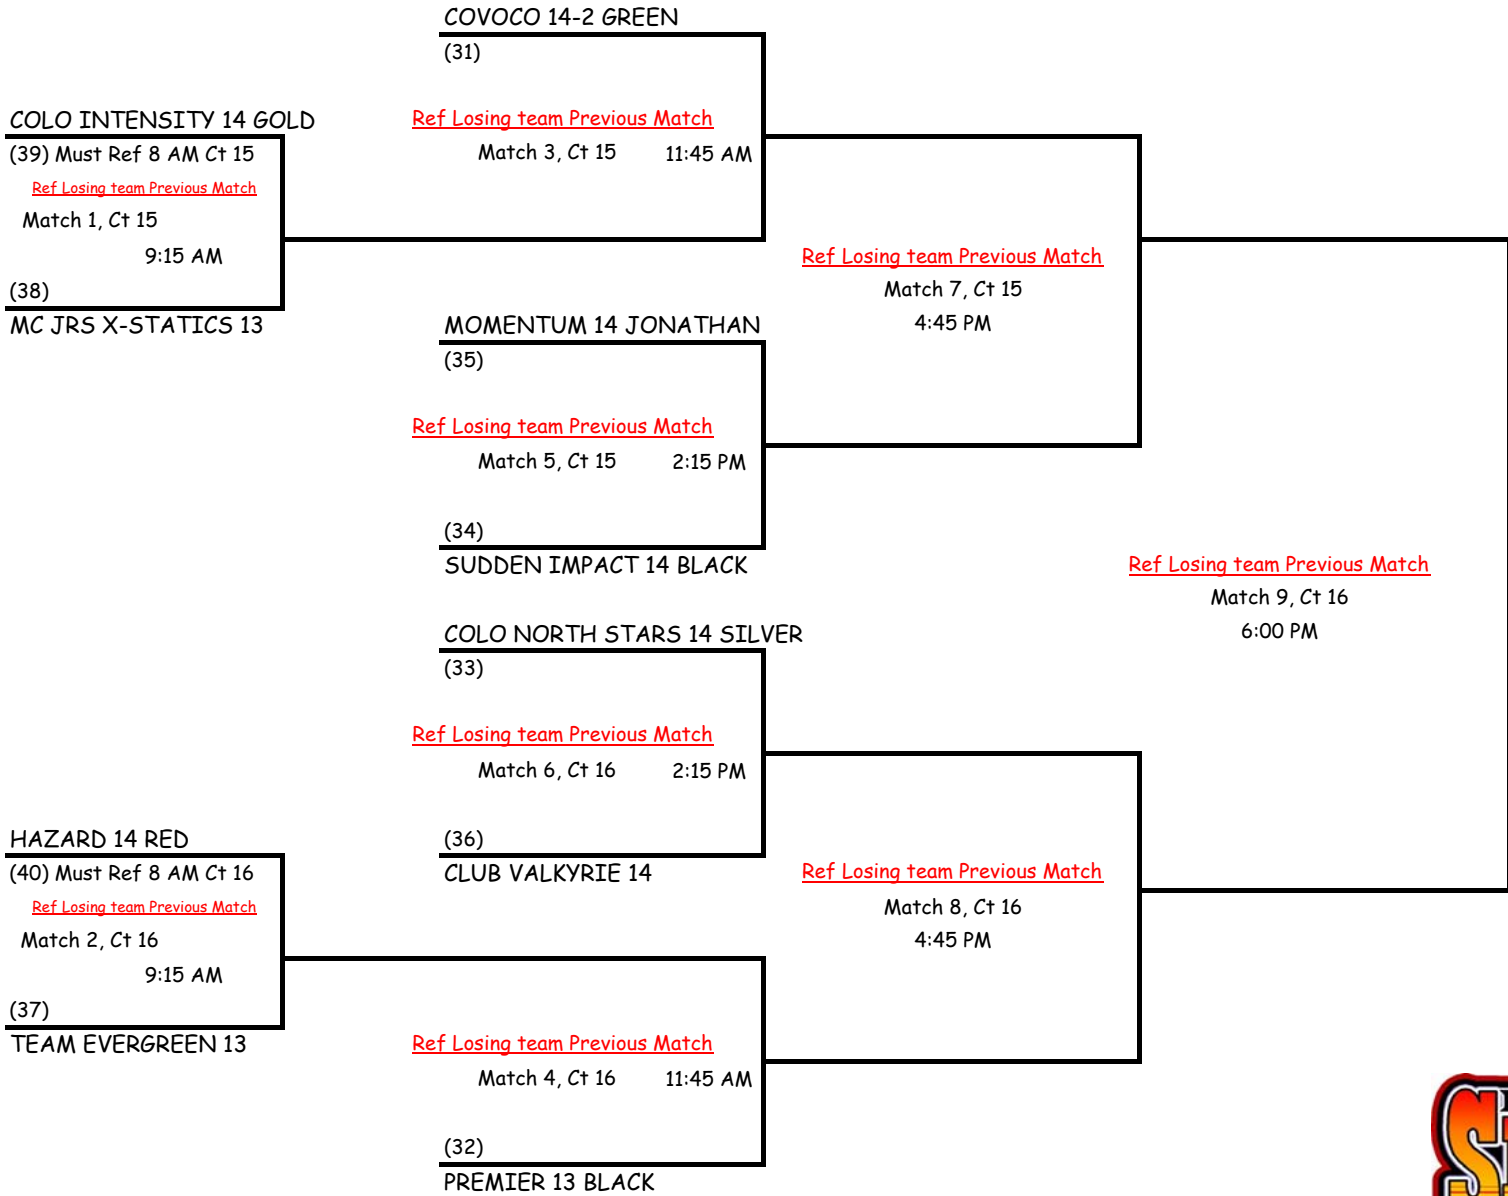

**2010 RMR JUNIOR SHOWDOWN
GRAND CHAMPION 14'S DIVISION
MONDAY, FEBRUARY 15TH (COURT 7 & 9)**

All losing teams must
stay on court to
officiate the following
match.

**1st Place
Grand Champion 14 & Under
Division**

**2010 RMR JUNIOR SHOWDOWN
RESERVE CHAMPION 14'S DIVISION
MONDAY, FEBRUARY 15TH (COURT 4, 6, 8 & 10)**

**All losing teams must
stay on court to
officiate the following
match.**

**2010 RMR JUNIOR SHOWDOWN
FLIGHT #1 14'S DIVISION
MONDAY, FEBRUARY 15TH (COURT 15 & 16 RODARTE CENTER)**

**All losing teams must
stay on court to
officiate the following
match.**

**1st Place
FLIGHT #1 14 & Under
DIVISION**

**2010 RMR JUNIOR SHOWDOWN
FLIGHT #2 14'S DIVISION
MONDAY, FEBRUARY 15TH (COURT 15 & 16 RODARTE CENTER)**

**All losing teams must
stay on court to
officiate the following
match.**

**1st Place
FLIGHT #2 14 & Under
DIVISION**