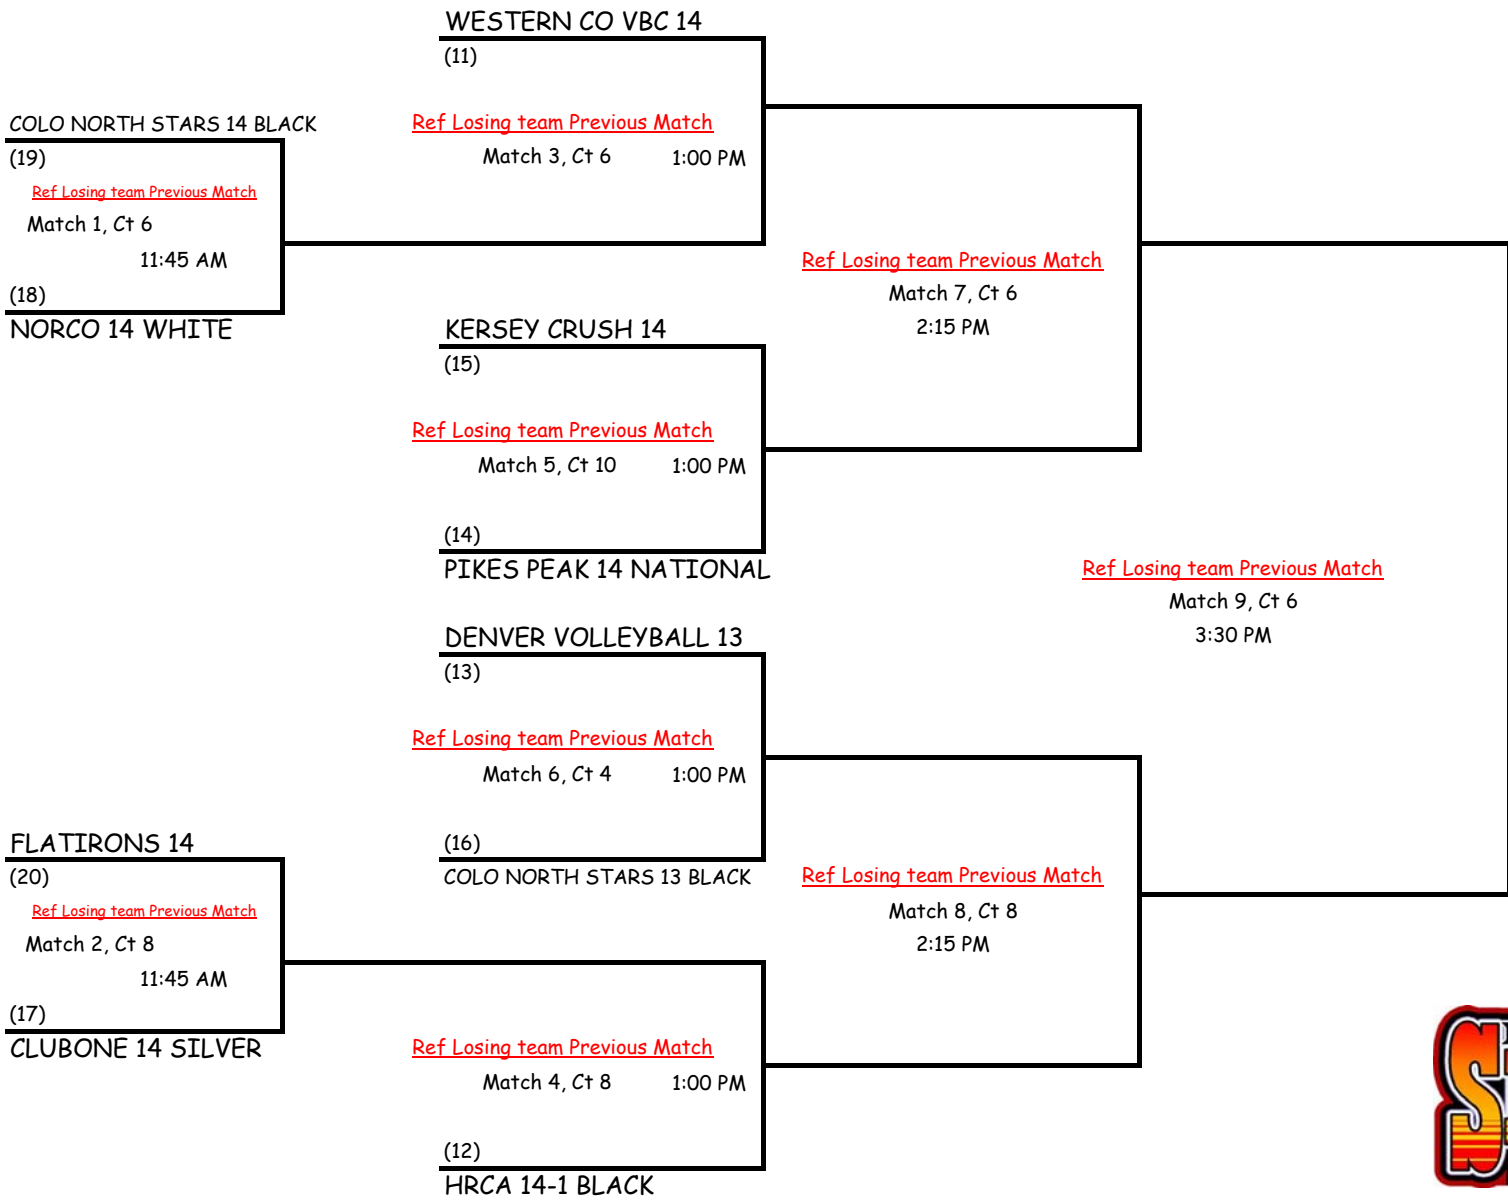

**2010 RMR JUNIOR SHOWDOWN
GRAND CHAMPION 14'S DIVISION
MONDAY, FEBRUARY 15TH (COURT 7 & 9)**

All losing teams must
stay on court to
officiate the following
match.

**1st Place
Grand Champion 14 & Under
Division**

**2010 RMR JUNIOR SHOWDOWN
RESERVE CHAMPION 14'S DIVISION
MONDAY, FEBRUARY 15TH (COURT 4, 6, 8 & 10)**

**All losing teams must
stay on court to
officiate the following
match.**

**2010 RMR JUNIOR SHOWDOWN
FLIGHT #1 14'S DIVISION
MONDAY, FEBRUARY 15TH (COURT 15 & 16 RODARTE CENTER)**

**All losing teams must
stay on court to
officiate the following
match.**

**1st Place
FLIGHT #1 14 & Under
DIVISION**

**2010 RMR JUNIOR SHOWDOWN
FLIGHT #2 14'S DIVISION
MONDAY, FEBRUARY 15TH (COURT 15 & 16 RODARTE CENTER)**