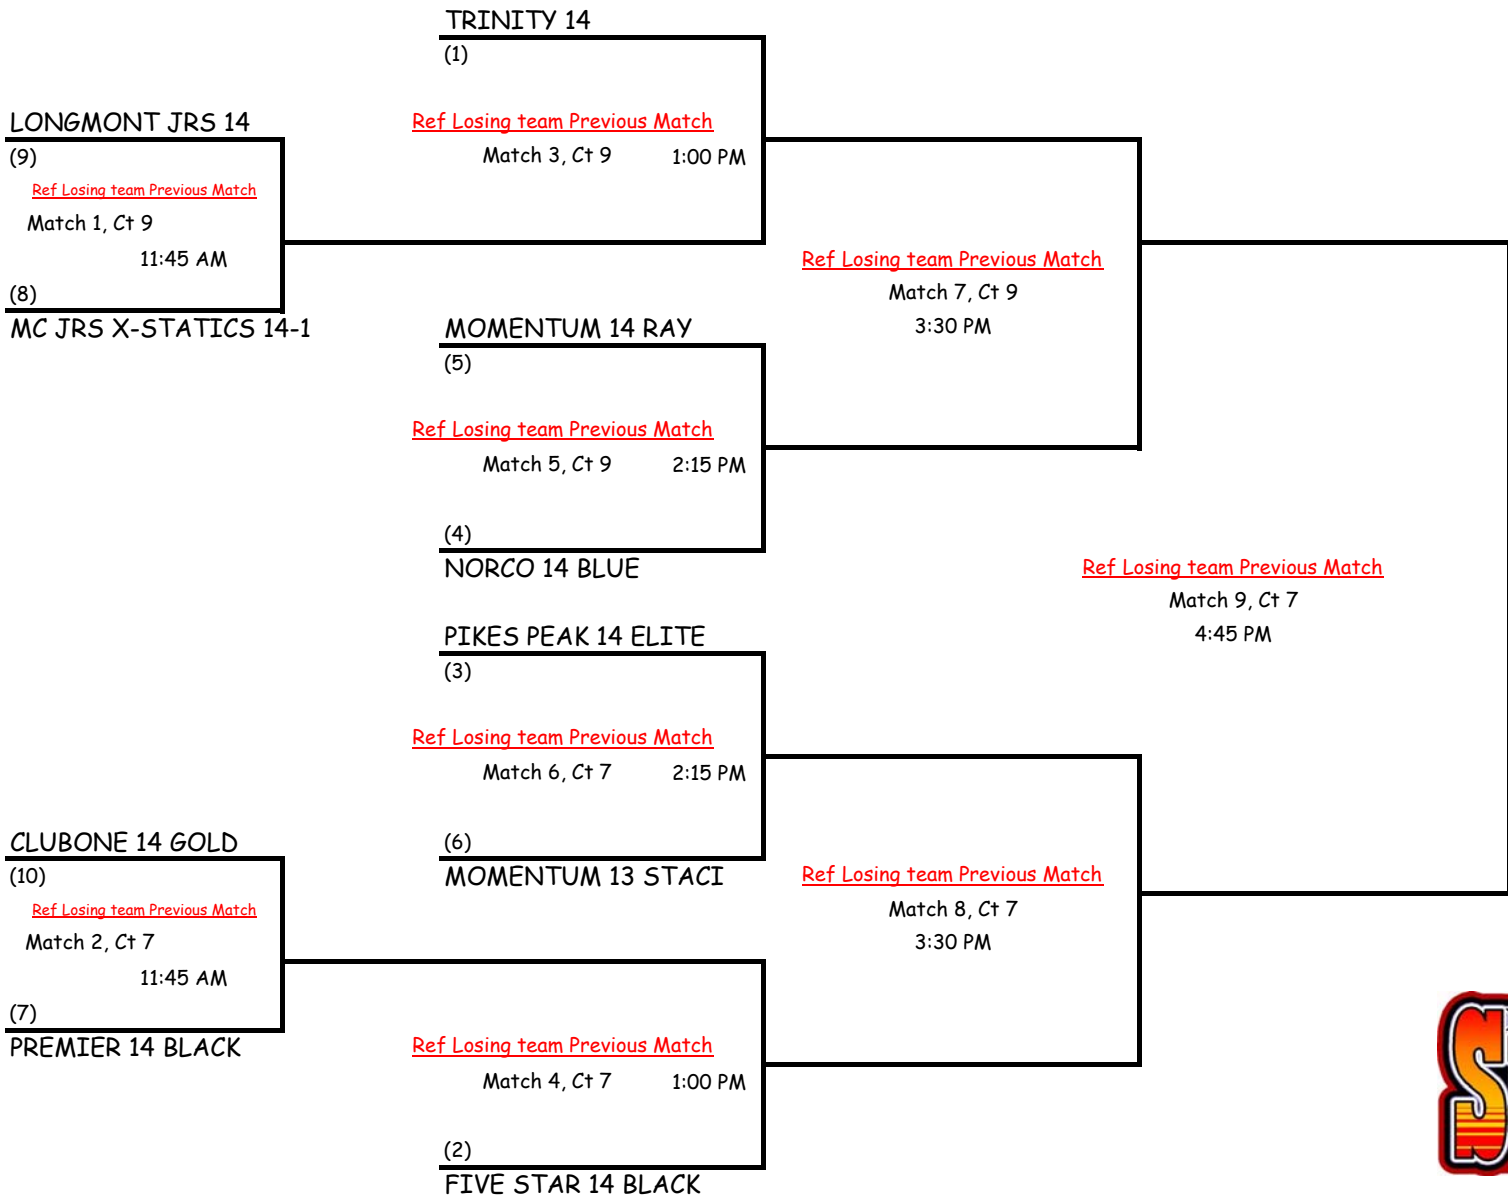

**2010 RMR JUNIOR SHOWDOWN
GRAND CHAMPION 14'S DIVISION
MONDAY, FEBRUARY 15TH (COURT 7 & 9)**

All losing teams must
stay on court to
officiate the following
match.

**1st Place
Grand Champion 14 & Under
Division**

**2010 RMR JUNIOR SHOWDOWN
RESERVE CHAMPION 14'S DIVISION
MONDAY, FEBRUARY 15TH (COURT 4, 6, 8 & 10)**

**All losing teams must
stay on court to
officiate the following
match.**

**2010 RMR JUNIOR SHOWDOWN
FLIGHT #1 14'S DIVISION
MONDAY, FEBRUARY 15TH (COURT 15 & 16 RODARTE CENTER)**

**All losing teams must
stay on court to
officiate the following
match.**

**1st Place
FLIGHT #1 14 & Under
DIVISION**

**2010 RMR JUNIOR SHOWDOWN
FLIGHT #2 14'S DIVISION
MONDAY, FEBRUARY 15TH (COURT 15 & 16 RODARTE CENTER)**

**All losing teams must
stay on court to
officiate the following
match.**

**1st Place
FLIGHT #2 14 & Under
DIVISION**