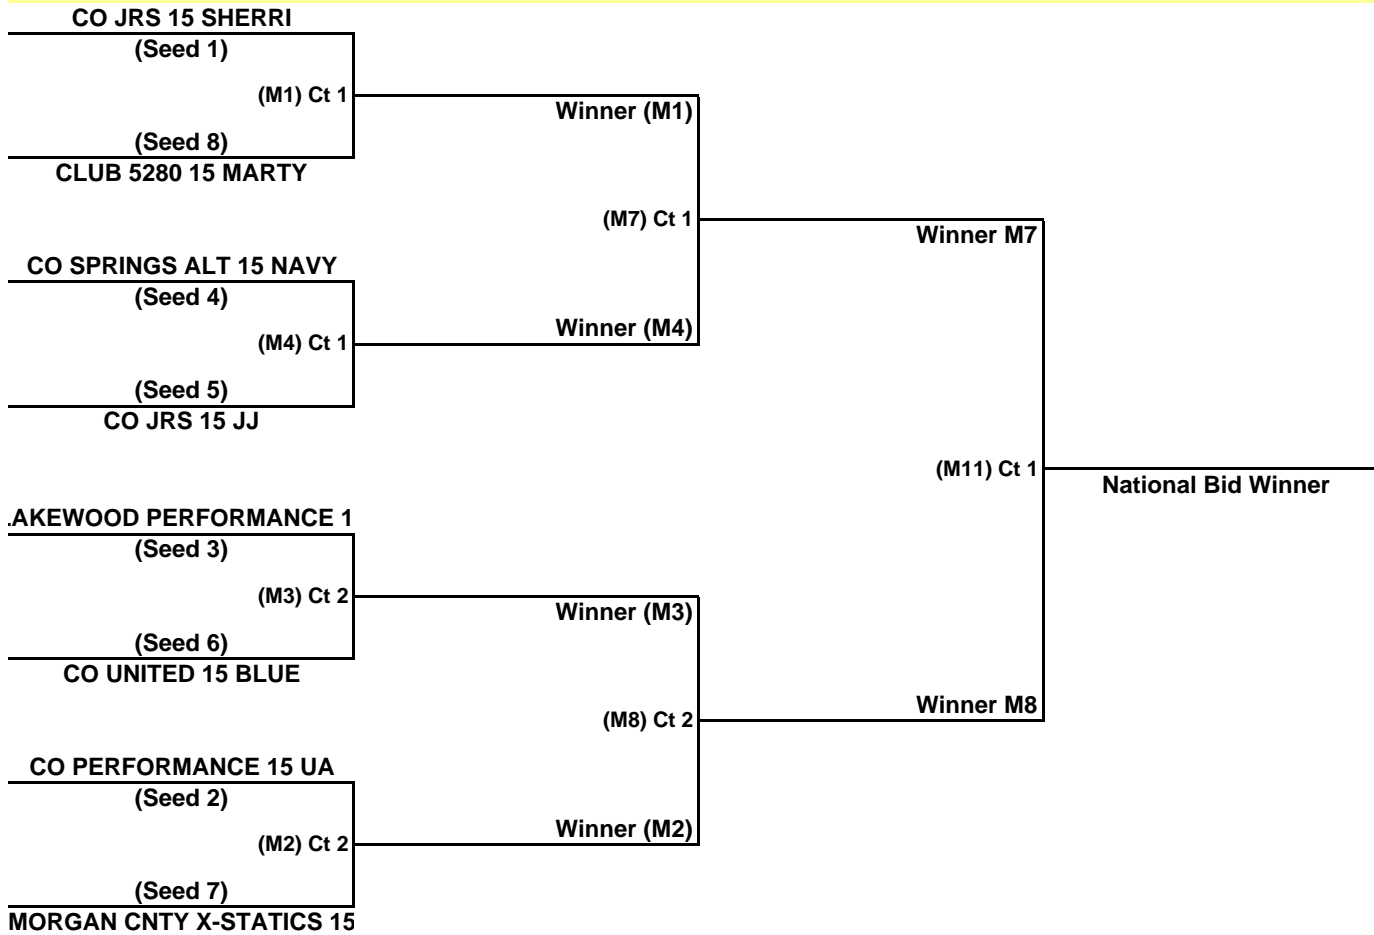

RMR JNQ 8 TEAM MODIFIED DOUBLE ELIMINATION FORMAT

15'S AGE DIVISION/GOLD CROWN FACILITY

All Matches are Best 2 out of 3 Sets

Round	Court 1	Referee
1	M1	Seed 5
2	M4	WM1
3	M5	WM4
4	M7	LM5
* 15 Minute Break		
5	M9	WM7
6	M11	LM9

Round	Court 2	Referee
1	M2	Seed 6
2	M3	WM2
3	M6	WM3
4	M8	LM6
* 15 Minute Break		
5	M10	WM8
6	M12	LM10
* 15 Minute Break		
7	M13	LM12

*15 Minute Break Not Required if all teams agree.

Seed	Team
1	CO JRS 15 SHERRI
2	CO PERFORMANCE 15 UA
3	LAKWOOD PERFORMANCE 15
4	CO SPRINGS ALT 15 NAVY
5	CO JRS 15 JJ
6	CO UNITED 15 BLUE
7	MORGAN CNTY X-STATICS 15
8	CLUB 5280 15 MARTY