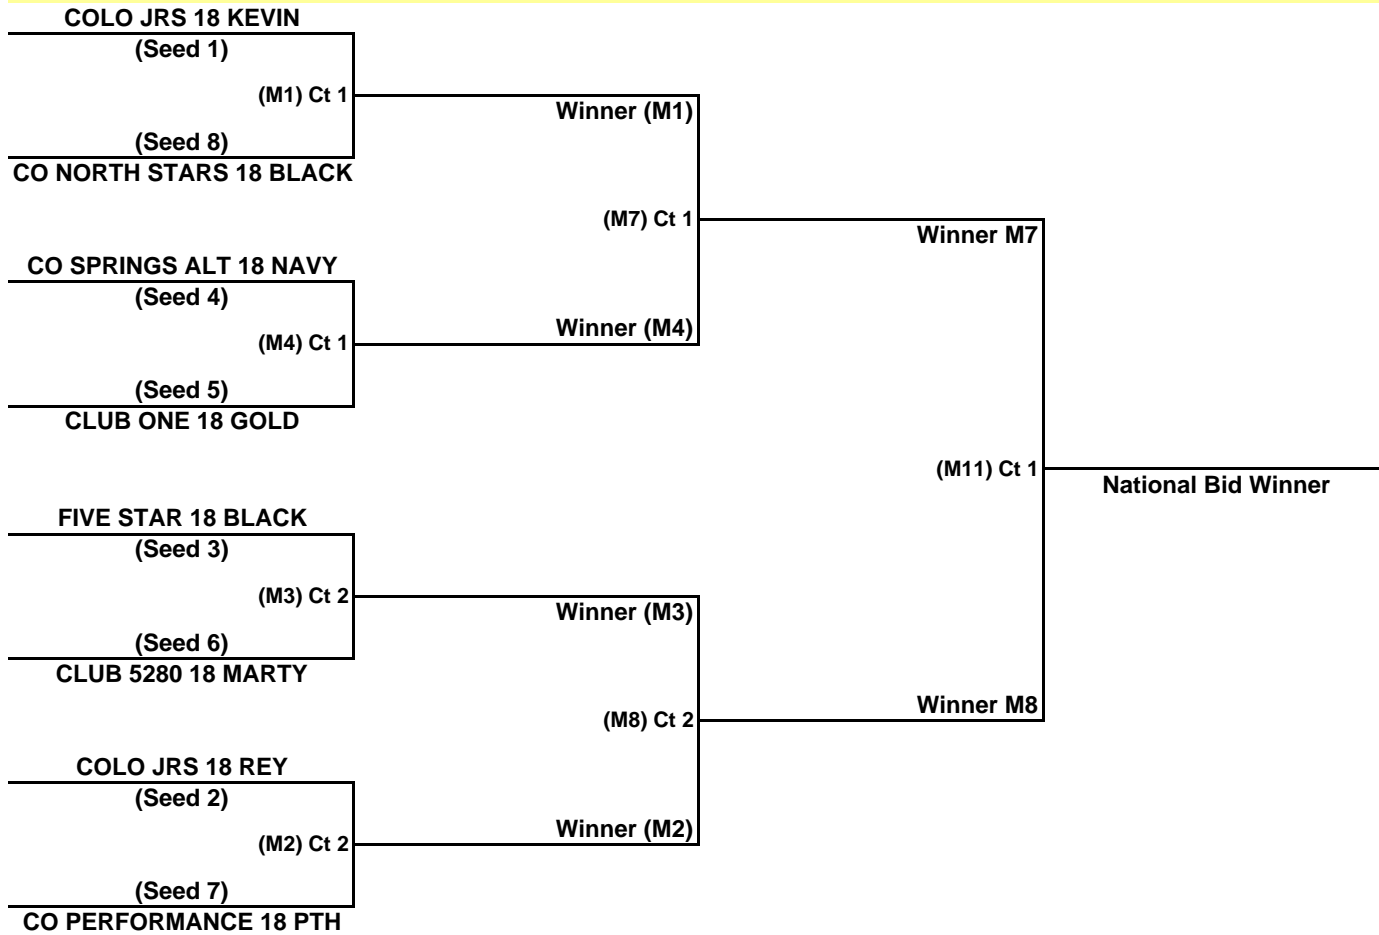

RMR JNQ 8 TEAM MODIFIED DOUBLE ELIMINATION FORMAT

18' S AGE DIVISION/GOLD CROWN FACILITY

All Matches are Best 2 out of 3 Sets

Round	Court 1	Referee
1	M1	Seed 5
2	M4	WM1
3	M5	WM4
4	M7	LM5
* 15 Minute Break		
5	M9	WM7
6	M11	LM9

Round	Court 2	Referee
1	M2	Seed 6
2	M3	WM2
3	M6	WM3
4	M8	LM6
* 15 Minute Break		
5	M10	WM8
6	M12	LM10
* 15 Minute Break		
7	M13	LM12

*15 Minute Break Not Required if all teams agree.

Seed	Team
1	COLO JRS 18 KEVIN
2	COLO JRS 18 REY
3	FIVE STAR 18 BLACK
4	CO SPRINGS ALT 18 NAVY
5	CLUB ONE 18 GOLD
6	CLUB 5280 18 MARTY
7	CO PERFORMANCE 18 PTH
8	CO NORTH STARS 18 BLACK