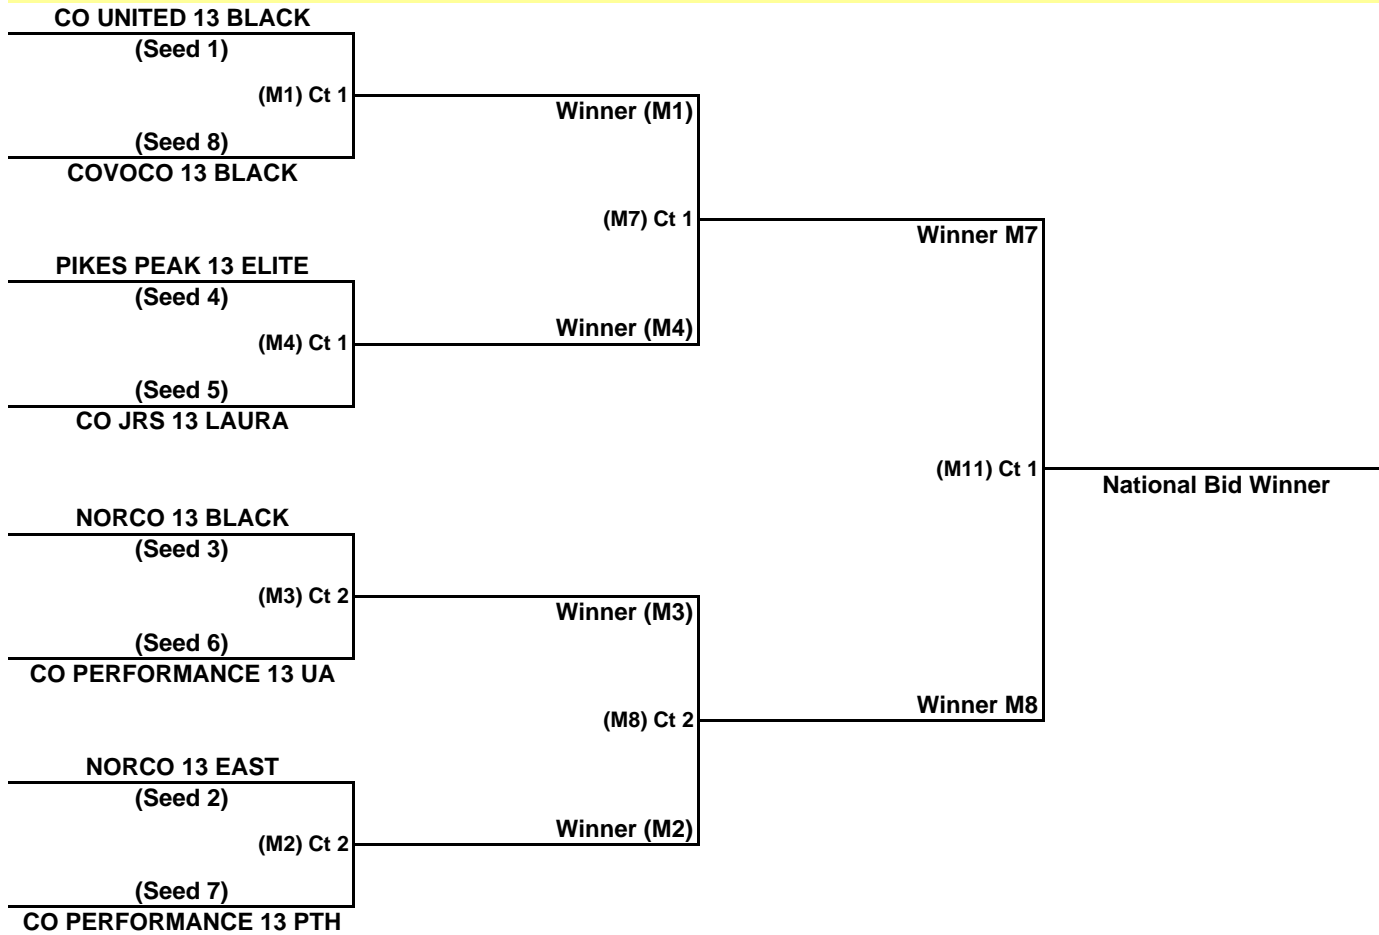

RMR JNQ 8 TEAM MODIFIED DOUBLE ELIMINATION FORMAT

13'S AGE DIVISION/ROCKY MTN ATHLETIC CENTER (RMAC)

All Matches are Best 2 out of 3 Sets

Round	Court 1	Referee
1	M1	Seed 5
2	M4	WM1
3	M5	WM4
4	M7	LM5
* 15 Minute Break		
5	M9	WM7
6	M11	LM9

Round	Court 2	Referee
1	M2	Seed 6
2	M3	WM2
3	M6	WM3
4	M8	LM6
* 15 Minute Break		
5	M10	WM8
6	M12	LM10
* 15 Minute Break		
7	M13	LM12

*15 Minute Break Not Required if all teams agree.

Seed	Team
1	CO UNITED 13 BLACK
2	NORCO 13 EAST
3	NORCO 13 BLACK
4	PIKES PEAK 13 ELITE
5	CO JRS 13 LAURA
6	CO PERFORMANCE 13 UA
7	CO PERFORMANCE 13 PTH
8	COVOCO 13 BLACK