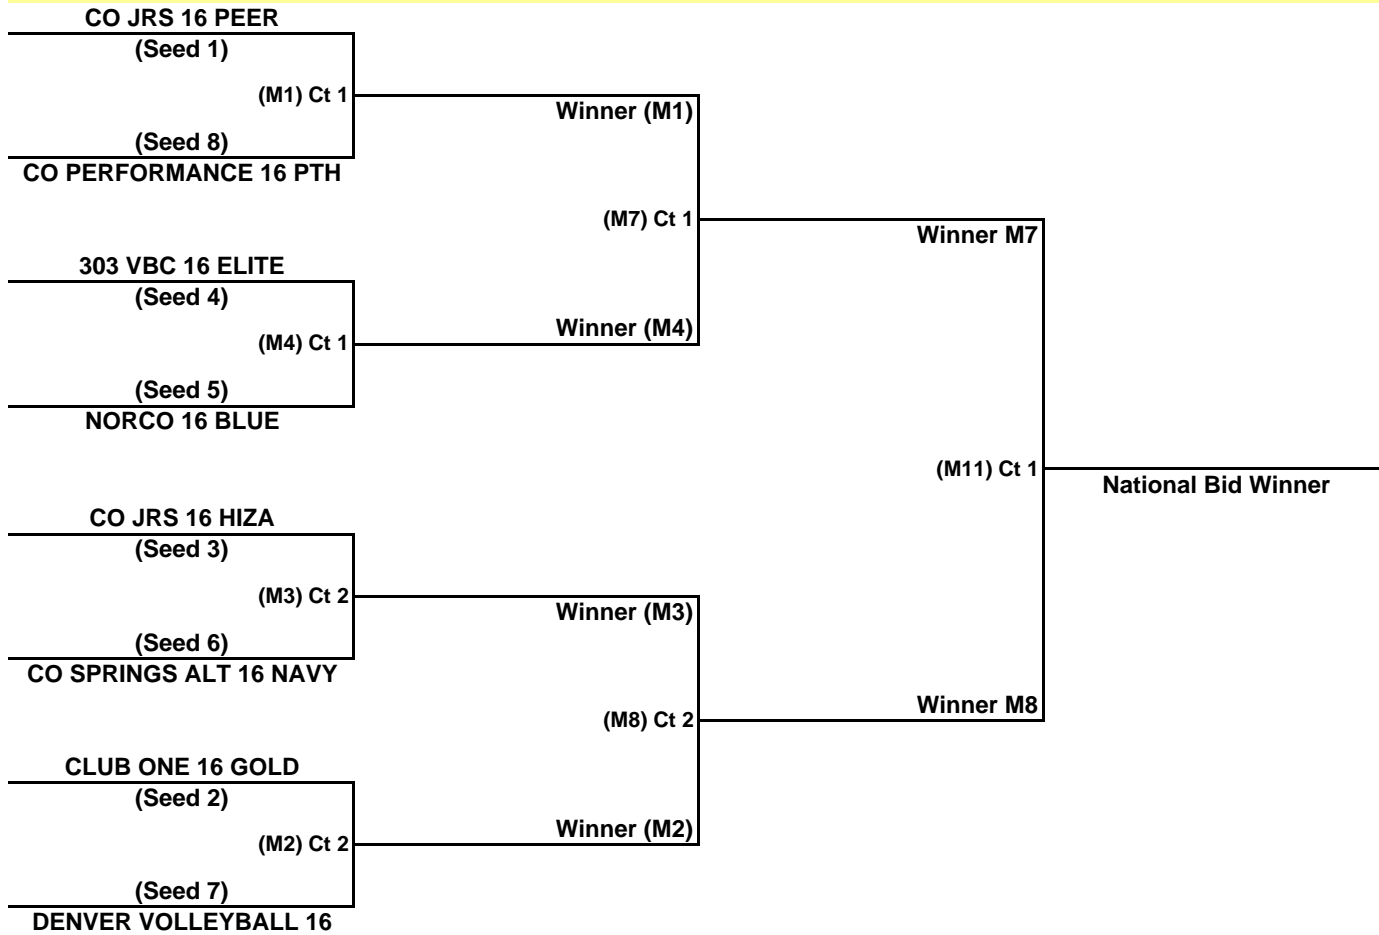

RMR JNQ 8 TEAM MODIFIED DOUBLE ELIMINATION FORMAT

16'S AGE DIVISION/GOLD CROWN FACILITY

All Matches are Best 2 out of 3 Sets

Round	Court 1	Referee
1	M1	Seed 5
2	M4	WM1
3	M5	WM4
4	M7	LM5
* 15 Minute Break		
5	M9	WM7
6	M11	LM9

Round	Court 2	Referee
1	M2	Seed 6
2	M3	WM2
3	M6	WM3
4	M8	LM6
* 15 Minute Break		
5	M10	WM8
6	M12	LM10
* 15 Minute Break		
7	M13	LM12

*15 Minute Break Not Required if all teams agree.

Seed	Team
1	CO JRS 16 PEER
2	CLUB ONE 16 GOLD
3	CO JRS 16 HIZA
4	303 VBC 16 ELITE
5	NORCO 16 BLUE
6	CO SPRINGS ALT 16 NAVY
7	DENVER VOLLEYBALL 16
8	CO PERFORMANCE 16 PTH