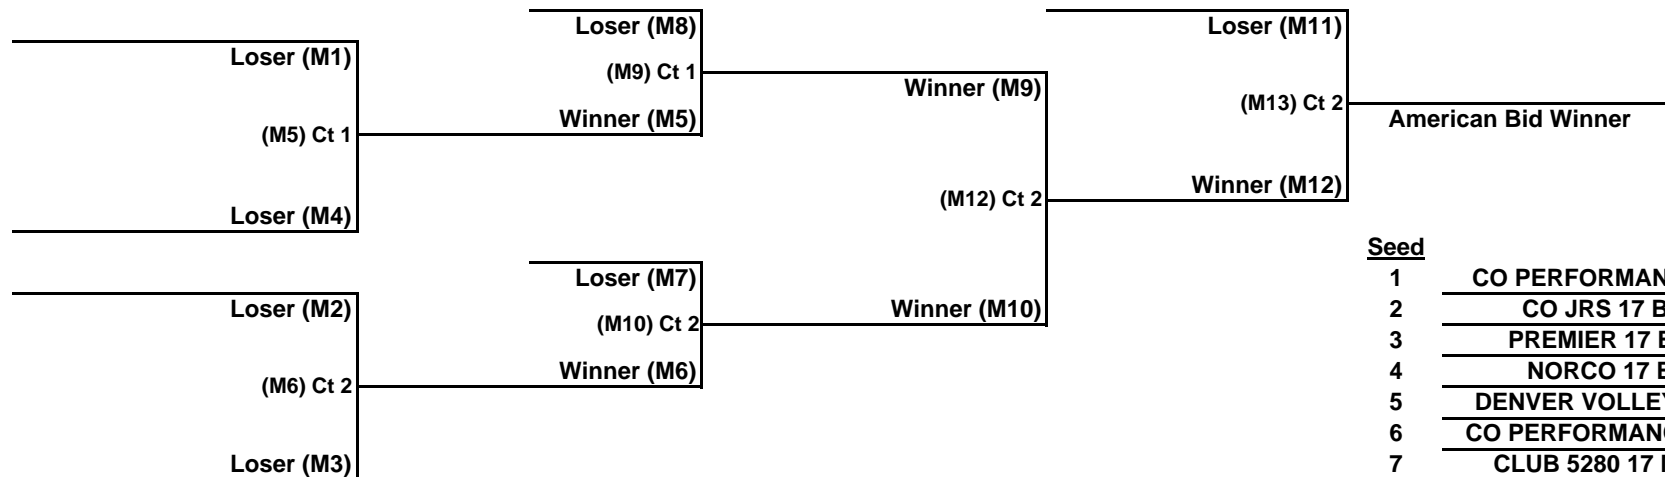

Round	Court 2	Referee
1	M2	Seed 6
2	M3	WM2
3	M6	WM3
4	M8	LM6
* 15 Minute Break		
5	M10	WM8
6	M12	LM10
* 15 Minute Break		
7	M13	LM12

*15 Minute Break Not Required if all teams agree.

Seed	Team
1	COLO JRS 18 KEVIN
2	COLO JRS 18 REY
3	FIVE STAR 18 BLACK
4	CO SPRINGS ALT 18 NAVY
5	CLUB ONE 18 GOLD
6	CLUB 5280 18 MARTY
7	CO PERFORMANCE 18 PTH
8	CO NORTH STARS 18 BLACK

RMR JNQ 8 TEAM MODIFIED DOUBLE ELIMINATION FORMAT

17'S AGE DIVISION/GOLD CROWN FACILITY

All Matches are Best 2 out of 3 Sets

Round	Court 1	Referee
1	M1	Seed 5
2	M4	WM1
3	M5	WM4
4	M7	LM5
* 15 Minute Break		
5	M9	WM7
6	M11	LM9

Round	Court 2	Referee
1	M2	Seed 6
2	M3	WM2
3	M6	WM3
4	M8	LM6
* 15 Minute Break		
5	M10	WM8
6	M12	LM10
* 15 Minute Break		
7	M13	LM12

*15 Minute Break Not Required if all teams agree.

Seed	Team
1	CO PERFORMANCE 17 UA
2	CO JRS 17 BRIAN
3	PREMIER 17 BLACK
4	NORCO 17 BLUE
5	DENVER VOLLEYBALL 17
6	CO PERFORMANCE 17 PTH
7	CLUB 5280 17 MARNIE
8	SIX DOGS 17