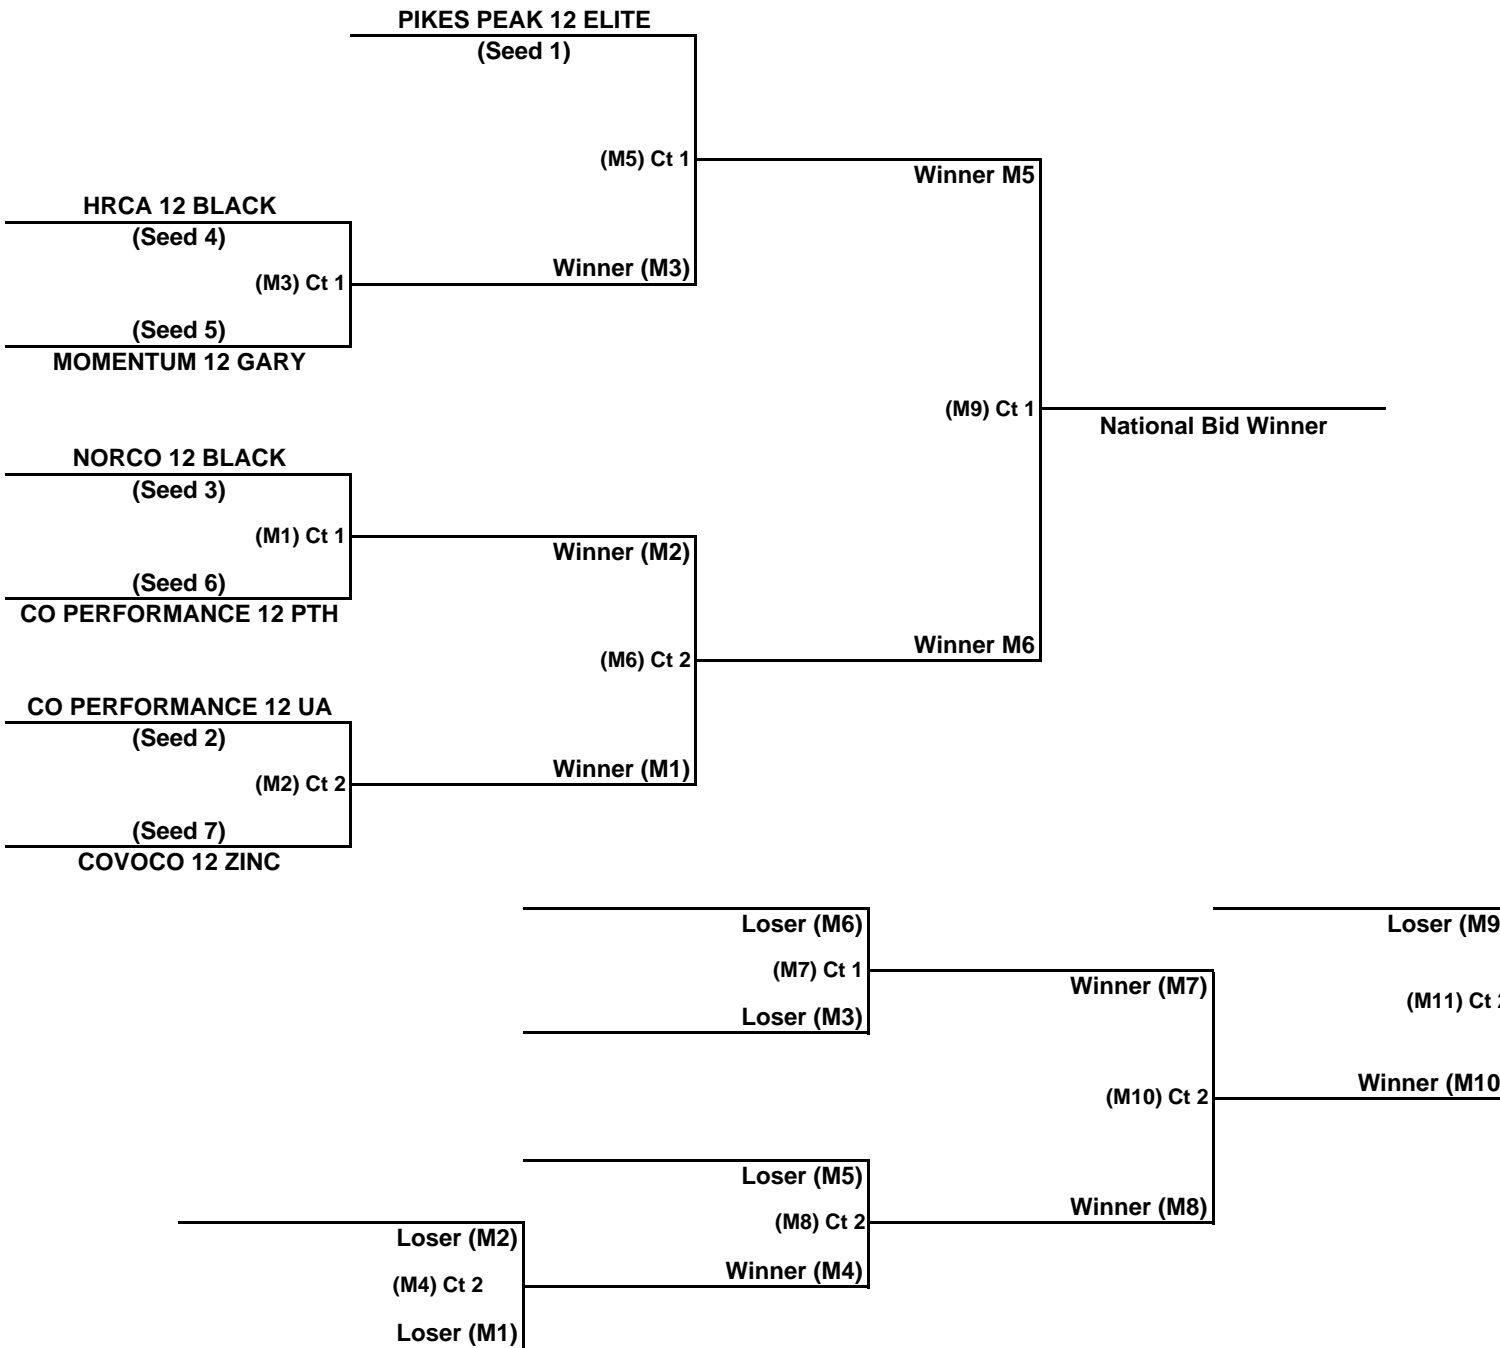

RMR JNQ 7 TEAM MODIFIED DOUBLE ELIMINATION FORMAT
12'S AGE DIVISION/ROCKY MTN ATHLETIC CENTER (RMAC)

All Matches are Best 2 out of 3 Sets

Round	Court 1	Referee
1	M1	Seed 1
2	M3	WM2
3	M5	LM3
4	M7	WM5
* 20 Minute Break		
5	M9	LM7

Round	Court 2	Referee
1	M2	Seed 5
2	M4	WM1
3	M6	LM4
4	M8	WM6
* 20 Minute Break		
5	M10	LM8
6	M11	LM10

Seed	Team
1	PIKES PEAK 12 ELITE
2	CO PERFORMANCE 12 UA
3	NORCO 12 BLACK
4	HRCA 12 BLACK
5	MOMENTUM 12 GARY
6	CO PERFORMANCE 12 PTH
7	COVOCO 12 ZINC