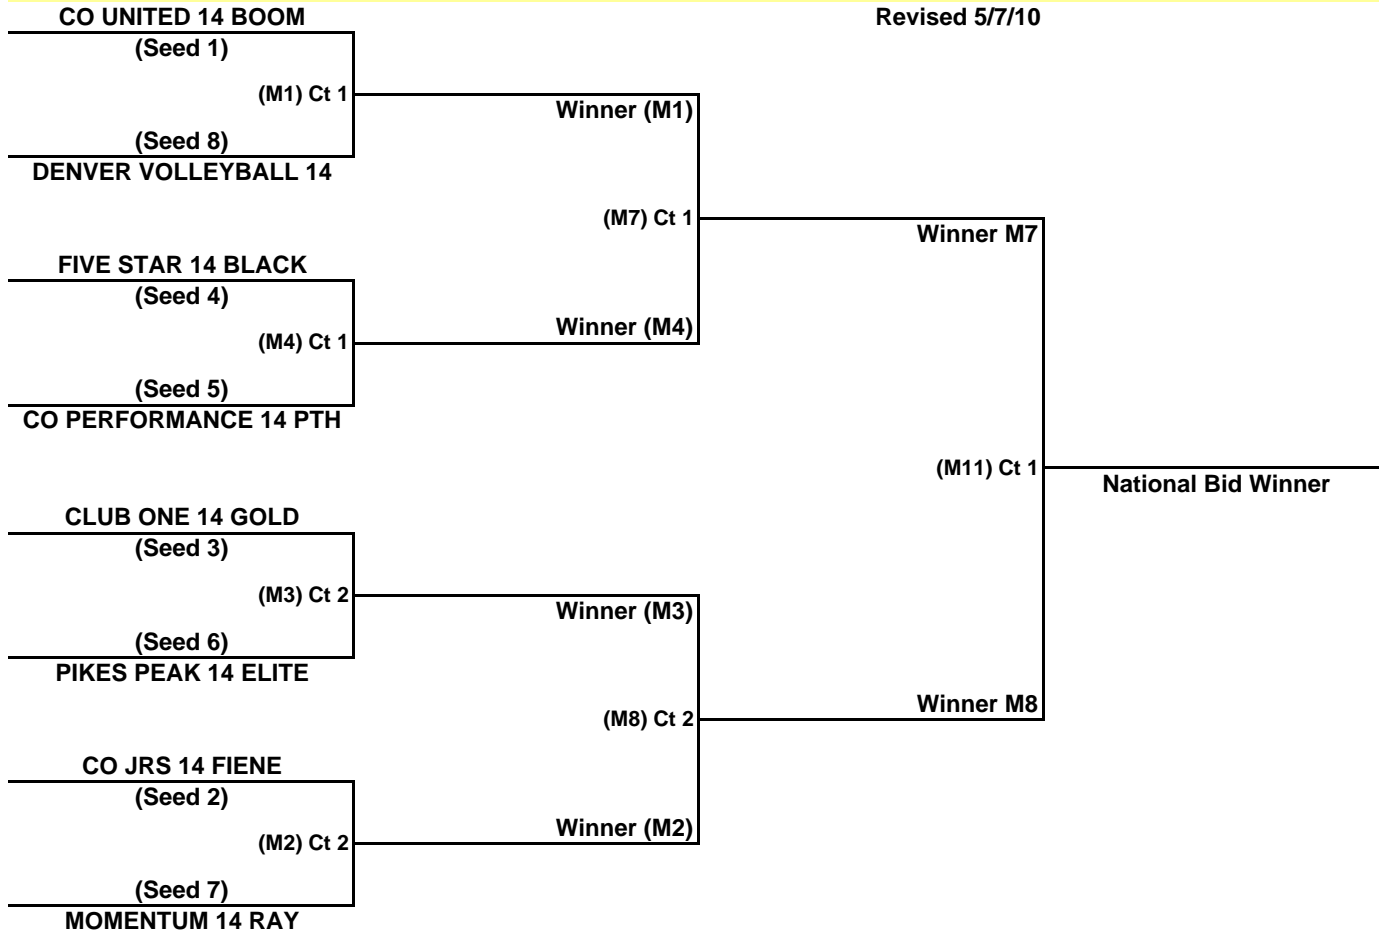

Round	Court 2	Referee
1	M2	Seed 6
2	M3	WM2
3	M6	WM3
4	M8	LM6
* 15 Minute Break		
5	M10	WM8
6	M12	LM10
* 15 Minute Break		
7	M13	LM12

*15 Minute Break Not Required if all teams agree.

Seed	Team
1	CO JRS 16 PEER
2	CLUB ONE 16 GOLD
3	CO JRS 16 HIZA
4	303 VBC 16 ELITE
5	NORCO 16 BLUE
6	CO SPRINGS ALT 16 NAVY
7	DENVER VOLLEYBALL 16
8	CO PERFORMANCE 16 PTH

Round	Court 2	Referee
1	M2	Seed 6
2	M3	WM2
3	M6	WM3
4	M8	LM6
* 15 Minute Break		
5	M10	WM8
6	M12	LM10
* 15 Minute Break		
7	M13	LM12

*15 Minute Break Not Required if all teams agree.

Seed	Team
1	CO JRS 15 SHERRI
2	CO PERFORMANCE 15 UA
3	LAKWOOD PERFORMANCE 15
4	CO SPRINGS ALT 15 NAVY
5	CO JRS 15 JJ
6	CO UNITED 15 BLUE
7	MORGAN CNTY X-STATICS 15
8	CLUB 5280 15 MARTY

RMR JNQ 8 TEAM MODIFIED DOUBLE ELIMINATION FORMAT

14'S AGE DIVISION/COLO CHRISTIAN UNIVERSITY (CCU)

Revised 5/7/10

All Matches are Best 2 out of 3 Sets

Round	Court 1	Referee
1	M1	Seed 5
2	M4	WM1
3	M5	WM4
4	M7	LM5
* 15 Minute Break		
5	M9	WM7
6	M11	LM9

Round	Court 2	Referee
1	M2	Seed 6
2	M3	WM2
3	M6	WM3
4	M8	LM6
* 15 Minute Break		
5	M10	WM8
6	M12	LM10
* 15 Minute Break		
7	M13	LM12

*15 Minute Break Not Required if all teams agree.

Seed	Team
1	CO UNITED 14 BOOM
2	CO JRS 14 FIENE
3	CLUB ONE 14 GOLD
4	FIVE STAR 14 BLACK
5	CO PERFORMANCE 14 PTH
6	PIKES PEAK 14 ELITE
7	MOMENTUM 14 RAY
8	DENVER VOLLEYBALL 14