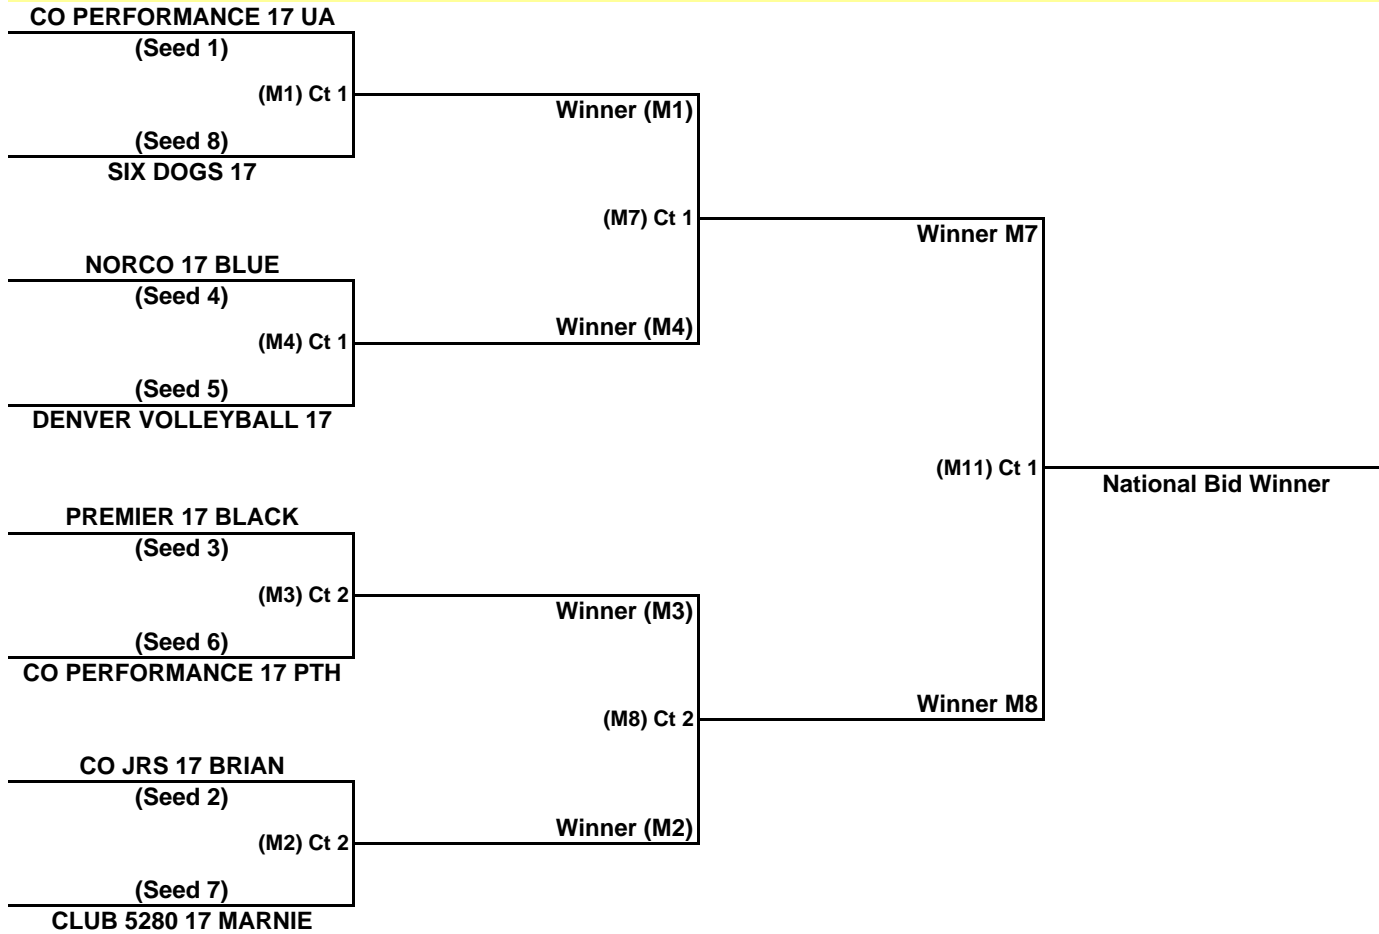

RMR JNQ 8 TEAM MODIFIED DOUBLE ELIMINATION FORMAT

17'S AGE DIVISION/GOLD CROWN FACILITY